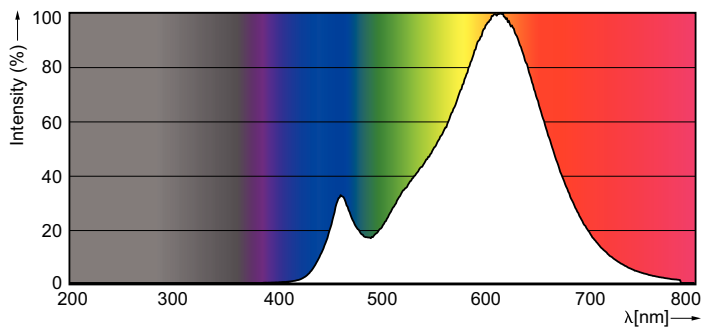

Product data

General Information		LLMF At End Of Nominal Lifetime (Nom)	
Cap-Base	E14 [E14]		70 %
Reddot Design Award Winner mark	Reddot Design Award Winner 2016	Operating and Electrical	
Nominal Lifetime (Nom)	25000 h	Input Frequency	50 to 60 Hz
Switching Cycle	50000X	Power (Rated) (Nom)	4 W
Technical Type	4-25W	Lamp Current (Nom)	25 mA
Light Technical		Wattage Equivalent	25 W
Color Code	822-827 [tunable warm white]	Starting Time (Nom)	0.5 s
Luminous Flux (Nom)	250 lm	Warm Up Time To 60% Light (Nom)	instant full light
Luminous Flux (Rated) (Nom)	250 lm	Power Factor (Nom)	0.7
Color Designation	Warm White (WW)	Voltage (Nom)	220-240 V
Correlated Color Temperature (Nom)	2200-2700 K	Temperature	
Luminous Efficacy (rated) (Nom)	65 lm/W	T-Case Maximum (Nom)	85 °C
Color Consistency	<6		
Color Rendering Index (Nom)	80		

Dimensional drawing

LED DT 4-25W E14 2200-2700K B38 CL

Product	D	C
MASTER LEDcandle DT 4-25W E14 B38 CL	38 mm	113 mm

Photometric data

DT 6-40W, 9-60W, ND 6.5-40W, 9.5-60W 2200-2700K A60 CL

MASTER LED candles and lusters