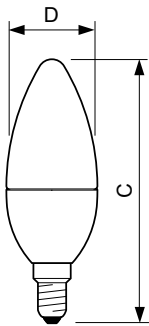

Product data

General Information		LLMF At End Of Nominal Lifetime (Nom)	
Cap-Base	E14 [E14]		70 %
Reddot Design Award Winner mark	Reddot Design Award Winner 2016	Operating and Electrical	
Nominal Lifetime (Nom)	25000 h	Input Frequency	50 to 60 Hz
Switching Cycle	50000X	Power (Rated) (Nom)	4 W
Technical Type	4-25W	Lamp Current (Nom)	25 mA
Light Technical		Wattage Equivalent	25 W
Color Code	822-827 [tunable warm white]	Starting Time (Nom)	0.5 s
Luminous Flux (Nom)	250 lm	Warm Up Time To 60% Light (Nom)	instant full light
Luminous Flux (Rated) (Nom)	250 lm	Power Factor (Nom)	0.7
Color Designation	Warm White (WW)	Voltage (Nom)	220-240 V
Correlated Color Temperature (Nom)	2200-2700 K	Temperature	
Luminous Efficacy (rated) (Nom)	65 lm/W	T-Case Maximum (Nom)	85 °C
Color Consistency	<6		
Color Rendering Index (Nom)	80		

Product Data

Full product code	871869645368100
Order product name	MASTER LEDcandle DT 4-25W E14 B38 CL
EAN/UPC - Product	8718696453681
Order code	929001139802
Numerator - Quantity Per Pack	1
Numerator - Packs per outer box	10
Material Nr. (12NC)	929001139802
Net Weight (Piece)	0.063 kg

Dimensional drawing

LED DT 4-25W E14 2200-2700K B38 CL

Product	D	C
MASTER LEDcandle DT 4-25W E14 B38 CL	38 mm	113 mm

Photometric data

DT 6-40W, 9-60W, ND 6.5-40W, 9.5-60W 2200-2700K A60 CL

MASTER LED candles and lusters