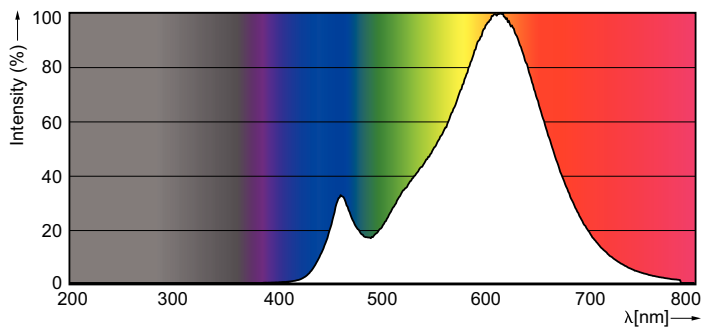

Product data

General Information	
Cap-Base	E14 [E14]
Reddot Design Award Winner mark	Reddot Design Award Winner 2016
Nominal Lifetime (Nom)	25000 h
Switching Cycle	50000X
Technical Type	4-25W
Light Technical	
Color Code	822-827 [tunable warm white]
Luminous Flux (Nom)	250 lm
Luminous Flux (Rated) (Nom)	250 lm
Color Designation	Warm White (WW)
Correlated Color Temperature (Nom)	2200-2700 K
Luminous Efficacy (rated) (Nom)	65 lm/W
Color Consistency	<6
Color Rendering Index (Nom)	80

Dimensional drawing

CandleBA38 220-240V 3.5W-25W 2700K E14DT

Product	D	C
MASTER LEDcandle DT 4-25W E14 BA38 CL	38 mm	129 mm

Photometric data

DT 6-40W, 9-60W, ND 6.5-40W, 9.5-60W 2200-2700K A60 CL

MASTER LED candles and lusters