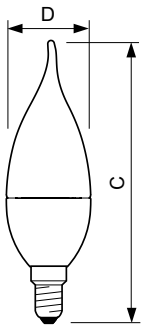

Product data

General Information	
Cap-Base	E14 [E14]
Reddot Design Award Winner mark	Reddot Design Award Winner 2016
Nominal Lifetime (Nom)	25000 h
Switching Cycle	50000X
Technical Type	4-25W
Light Technical	
Color Code	822-827 [tunable warm white]
Luminous Flux (Nom)	250 lm
Luminous Flux (Rated) (Nom)	250 lm
Color Designation	Warm White (WW)
Correlated Color Temperature (Nom)	2200-2700 K
Luminous Efficacy (rated) (Nom)	65 lm/W
Color Consistency	<6
Color Rendering Index (Nom)	80

Product Data

Full product code	871869645376600
Order product name	MASTER LEDcandle DT 4-25W E14 BA38 CL
EAN/UPC - Product	8718696453766
Order code	929001139902
Numerator - Quantity Per Pack	1
Numerator - Packs per outer box	10
Material Nr. (12NC)	929001139902
Net Weight (Piece)	0.063 kg

Dimensional drawing

CandleBA38 220-240V 3.5W-25W 2700K E14DT

Product	D	C
MASTER LEDcandle DT 4-25W E14 BA38 CL	38 mm	129 mm

Photometric data

DT 6-40W, 9-60W, ND 6.5-40W, 9.5-60W 2200-2700K A60 CL

MASTER LED candles and lusters