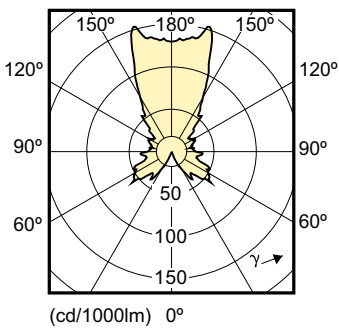

Dimensional drawing

LED DT 4-25W E14 P48 CL

Product	D	C
MAS LEDlustre DT 4-25W E14 P48 CL	48 mm	95 mm

Photometric data

DT 4-25W E14 P48 CL 250lm

Lightcolor /827

MASTER LED candles and lusters