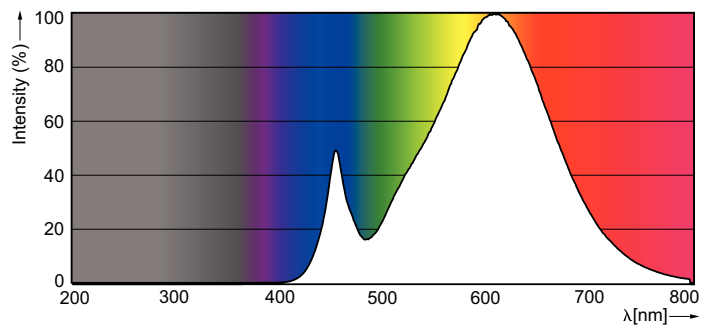

Product data

General Information	
Cap-Base	E14 [E14]
Nominal Lifetime (Nom)	25000 h
Switching Cycle	50000X
Technical Type	4-25W
Light Technical	
Color Code	822-827 [tunable warm white]
Luminous Flux (Nom)	250 lm
Luminous Flux (Rated) (Nom)	250 lm
Color Designation	Warm White (WW)
Correlated Color Temperature (Nom)	2200-2700 K
Luminous Efficacy (rated) (Nom)	65 lm/W
Color Consistency	<6
Color Rendering Index (Nom)	80

Dimensional drawing

LED DT 4-25W E14 P48 CL

Product	D	C
MAS LEDlustre DT 4-25W E14 P48 CL	48 mm	95 mm

Photometric data

DT 4-25W E14 P48 CL 250lm

Lightcolor /827

MASTER LED candles and lusters