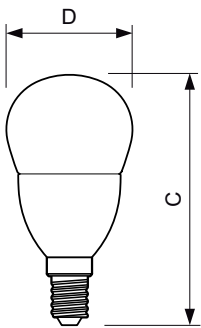

Product Data

Full product code	871869645378000
Order product name	MAS LEDlustre DT 4-25W E14 P48 CL
EAN/UPC - Product	8718696453780
Order code	929001140002
Numerator - Quantity Per Pack	1
Numerator - Packs per outer box	10
Material Nr. (12NC)	929001140002
Net Weight (Piece)	0.072 kg

Dimensional drawing

LED DT 4-25W E14 P48 CL

Product	D	C
MAS LEDlustre DT 4-25W E14 P48 CL	48 mm	95 mm

Photometric data

DT 4-25W E14 P48 CL 250lm

Lightcolor /827

MASTER LED candles and lusters