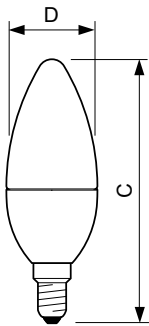

Product data

General Information		LLMF At End Of Nominal Lifetime (Nom)	
Cap-Base	E14 [E14]		70 %
Reddot Design Award Winner mark	Reddot Design Award Winner 2016	Operating and Electrical	
Nominal Lifetime (Nom)	25000 h	Input Frequency	50 to 60 Hz
Switching Cycle	50000X	Power (Rated) (Nom)	6 W
Technical Type	6-40W	Lamp Current (Nom)	35 mA
Light Technical		Wattage Equivalent	40 W
Color Code	822-827 [tunable warm white]	Starting Time (Nom)	0.5 s
Luminous Flux (Nom)	470 lm	Warm Up Time To 60% Light (Nom)	0.5 s
Luminous Flux (Rated) (Nom)	470 lm	Power Factor (Nom)	0.7
Color Designation	Warm White (WW)	Voltage (Nom)	220-240 V
Correlated Color Temperature (Nom)	2200-2700 K	Temperature	
Luminous Efficacy (rated) (Nom)	75 lm/W	T-Case Maximum (Nom)	95 °C
Color Consistency	<6		
Color Rendering Index (Nom)	80		

Product Data

Full product code	871869645350600
Order product name	MASTER LEDcandle DT 6-40W E14 B38 CL
EAN/UPC - Product	8718696453506
Order code	929001140402
Numerator - Quantity Per Pack	1
Numerator - Packs per outer box	10
Material Nr. (12NC)	929001140402
Net Weight (Piece)	0.063 kg

Dimensional drawing

LED DT 6-40W E14 2200-2700K B38 CL

Product	D	C
MASTER LEDcandle DT 6-40W E14 B38 CL	38 mm	113 mm

Photometric data

DT 6-40W, 9-60W, ND 6.5-40W, 9.5-60W 2200-2700K A60 CL

MASTER LED candles and lusters