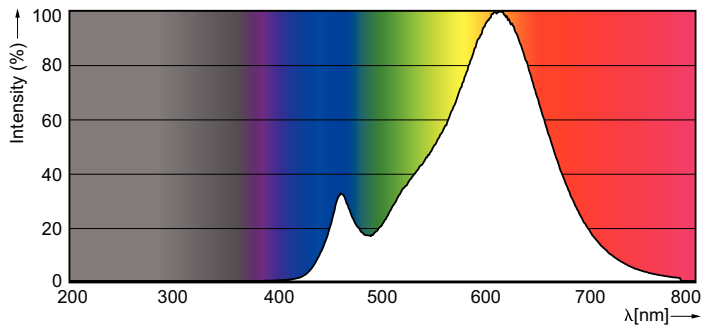

Product data

General Information		LLMF At End Of Nominal Lifetime (Nom)	
Cap-Base	E14 [E14]		70 %
Reddot Design Award Winner mark	Reddot Design Award Winner 2016	Operating and Electrical	
Nominal Lifetime (Nom)	25000 h	Input Frequency	50 to 60 Hz
Switching Cycle	50000X	Power (Rated) (Nom)	6 W
Technical Type	6-40W	Lamp Current (Nom)	35 mA
Light Technical		Wattage Equivalent	40 W
Color Code	822-827 [tunable warm white]	Starting Time (Nom)	0.5 s
Luminous Flux (Nom)	470 lm	Warm Up Time To 60% Light (Nom)	0.5 s
Luminous Flux (Rated) (Nom)	470 lm	Power Factor (Nom)	0.7
Color Designation	Warm White (WW)	Voltage (Nom)	220-240 V
Correlated Color Temperature (Nom)	2200-2700 K	Temperature	
Luminous Efficacy (rated) (Nom)	75 lm/W	T-Case Maximum (Nom)	95 °C
Color Consistency	<6		
Color Rendering Index (Nom)	80		

Dimensional drawing

LED DT 6-40W E14 2200-2700K B38 CL

Product	D	C
MASTER LEDcandle DT 6-40W E14 B38 CL	38 mm	113 mm

Photometric data

DT 6-40W, 9-60W, ND 6.5-40W, 9.5-60W 2200-2700K A60 CL

MASTER LED candles and lusters