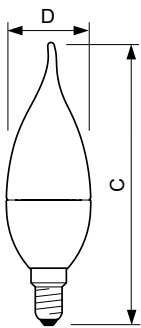

Product data

General Information		LLMF At End Of Nominal Lifetime (Nom)	
Cap-Base	E14 [E14]		70 %
Reddot Design Award Winner mark	Reddot Design Award Winner 2016	Operating and Electrical	
Nominal Lifetime (Nom)	25000 h	Input Frequency	50 to 60 Hz
Switching Cycle	50000X	Power (Rated) (Nom)	6 W
Technical Type	6-40W	Lamp Current (Nom)	35 mA
Light Technical		Wattage Equivalent	40 W
Color Code	822-827 [tunable warm white]	Starting Time (Nom)	0.5 s
Luminous Flux (Nom)	470 lm	Warm Up Time To 60% Light (Nom)	0.5 s
Luminous Flux (Rated) (Nom)	470 lm	Power Factor (Nom)	0.7
Color Designation	Warm White (WW)	Voltage (Nom)	220-240 V
Correlated Color Temperature (Nom)	2200-2700 K	Temperature	
Luminous Efficacy (rated) (Nom)	75 lm/W	T-Case Maximum (Nom)	95 °C
Color Consistency	<6		
Color Rendering Index (Nom)	80		

Product Data

Full product code	871869645354400
Order product name	MASTER LEDcandle DT 6-40W E14 BA38 CL
EAN/UPC - Product	8718696453544
Order code	929001140502
Numerator - Quantity Per Pack	1
Numerator - Packs per outer box	10
Material Nr. (12NC)	929001140502
Net Weight (Piece)	0.063 kg

Dimensional drawing

Candle BA38 220-240V 6W-40W 2700K E14 DT

Product	D	C
MASTER LEDcandle DT 6-40W E14 BA38 CL	38 mm	129 mm

Photometric data

DT 6-40W, 9-60W, ND 6.5-40W, 9.5-60W 2200-2700K A60 CL

MASTER LED candles and lusters