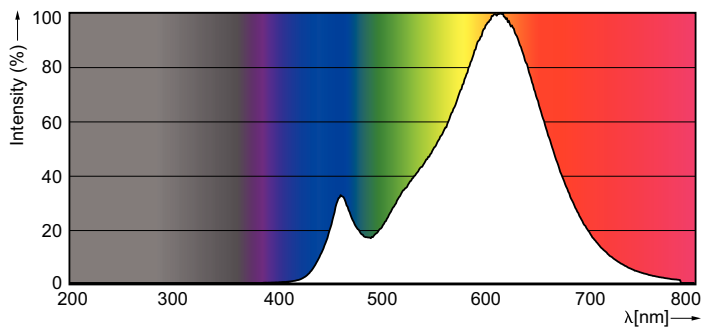

Product data

General Information		LLMF At End Of Nominal Lifetime (Nom)	
Cap-Base	E14 [E14]		70 %
Reddot Design Award Winner mark	Reddot Design Award Winner 2016	Operating and Electrical	
Nominal Lifetime (Nom)	25000 h	Input Frequency	50 to 60 Hz
Switching Cycle	50000X	Power (Rated) (Nom)	6 W
Technical Type	6-40W	Lamp Current (Nom)	35 mA
Light Technical		Wattage Equivalent	40 W
Color Code	822-827 [tunable warm white]	Starting Time (Nom)	0.5 s
Luminous Flux (Nom)	470 lm	Warm Up Time To 60% Light (Nom)	0.5 s
Luminous Flux (Rated) (Nom)	470 lm	Power Factor (Nom)	0.7
Color Designation	Warm White (WW)	Voltage (Nom)	220-240 V
Correlated Color Temperature (Nom)	2200-2700 K	Temperature	
Luminous Efficacy (rated) (Nom)	75 lm/W	T-Case Maximum (Nom)	95 °C
Color Consistency	<6		
Color Rendering Index (Nom)	80		

Dimensional drawing

Candle BA38 220-240V 6W-40W 2700K E14 DT

Product	D	C
MASTER LEDcandle DT 6-40W E14 BA38 CL	38 mm	129 mm

Photometric data

DT 6-40W, 9-60W, ND 6.5-40W, 9.5-60W 2200-2700K A60 CL

MASTER LED candles and lusters