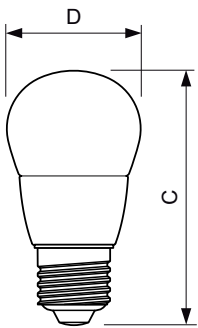

Dimensional drawing

LED DT 6-40W E27 P48 CL

Product	D	C
MAS LEDlustre DT 6-40W E27 P48 CL	48 mm	93 mm

Photometric data

Lightcolor /827

MASTER LED candles and lusters