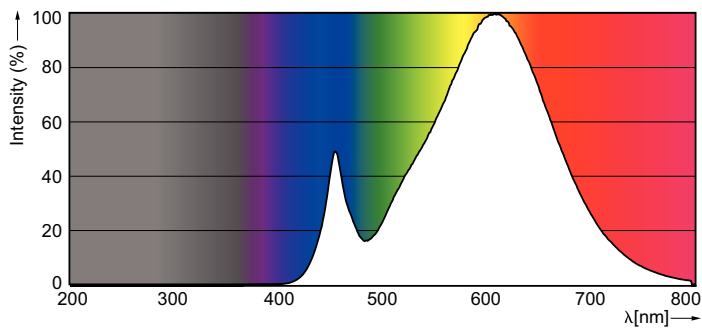

Product data

General Information	
Cap-Base	E27 [E27]
Nominal Lifetime (Nom)	25000 h
Switching Cycle	50000X
Technical Type	6-40W
Light Technical	
Color Code	822-827 [tunable warm white]
Luminous Flux (Nom)	470 lm
Luminous Flux (Rated) (Nom)	470 lm
Color Designation	Warm White (WW)
Correlated Color Temperature (Nom)	2200-2700 K
Luminous Efficacy (rated) (Nom)	75 lm/W
Color Consistency	<6
Color Rendering Index (Nom)	80

Dimensional drawing

LED DT 6-40W E27 P48 CL

Product	D	C
MAS LEDlustre DT 6-40W E27 P48 CL	48 mm	93 mm

Photometric data

Lightcolor /827

MASTER LED candles and lusters