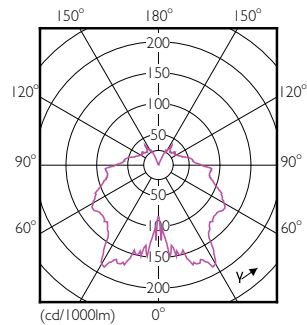

Photometric data

CorePro LEDcandle 4-25W E14 827 CL B35