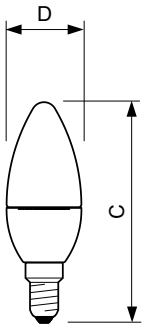

### Product data

General Information		LLMF At End Of Nominal Lifetime (Nom)	
Cap-Base	E14 [ E14]		70 %
Reddot Design Award Winner mark	Reddot Design Award Winner 2016	Operating and Electrical	
Nominal Lifetime (Nom)	15000 h	Input Frequency	50 to 60 Hz
Switching Cycle	50000X	Power (Rated) (Nom)	4 W
Technical Type	4-25W	Lamp Current (Nom)	35 mA
Light Technical		Wattage Equivalent	25 W
Color Code	827 [ CCT of 2700K]	Starting Time (Nom)	0.5 s
Luminous Flux (Nom)	250 lm	Warm Up Time To 60% Light (Nom)	0.5 s
Luminous Flux (Rated) (Nom)	250 lm	Power Factor (Nom)	0.4
Color Designation	Warm White (WW)	Voltage (Nom)	220-240 V
Correlated Color Temperature (Nom)	2700 K	Temperature	
Luminous Efficacy (rated) (Nom)	62.50 lm/W	T-Case Maximum (Nom)	75 °C
Color Consistency	<6		
Color Rendering Index (Nom)	80		

## Dimensional drawing

LED ND 4-25W E14 827 220-240V B35 CL

Product	D	C
Corepro Candle ND 4-25W E14 827 B35 CL	35 mm	106 mm