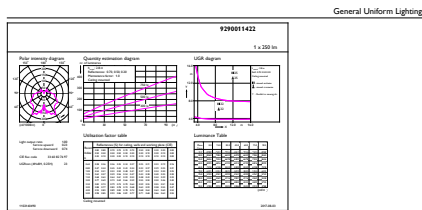

Photometric data

CorePro LEDcandle 4-25W E14 827 CL B35