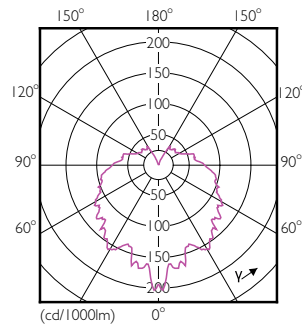

Photometric data

CorePro LEDlustre 4-25W E14 827 CL P45