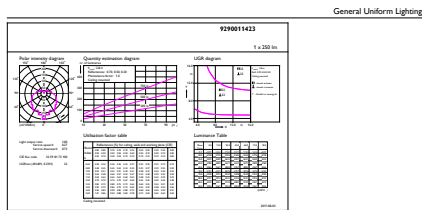

Photometric data

CorePro LEDlustre 4-25W E14 827 CL P45