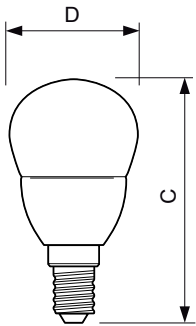

CorePro LED candles and lusters

Controls and Dimming

Dimmable No

Mechanical and Housing

Bulb Finish Clear

Approval and Application

Energy Efficiency Label (EEL) A+

Energy Consumption kWh/1000 h 4 kWh

Product Data

Full product code 871869650759900

Order product name Corepro Lustre ND 4-25W E14 827 P45 CL

EAN/UPC - Product 8718696507599

Order code 929001142302

Numerator - Quantity Per Pack 1

Numerator - Packs per outer box 10

Material Nr. (12NC) 929001142302

Net Weight (Piece) 0.040 kg

Dimensional drawing

LED ND 4-25W E14 827 220-240V P45 CL

Product	D	C
Corepro Lustre ND 4-25W E14 827 P45 CL	45 mm	88 mm