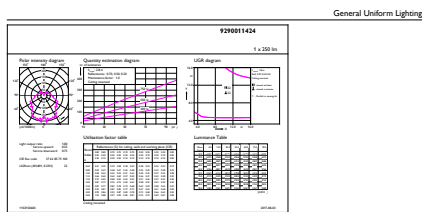

Material Nr. (12NC) 929001142402

Net Weight (Piece) 0.040 kg

Dimensional drawing

LED ND 4-25W E27 827 220-240V P45 CL

Product	D	C
Corepro Lustre ND 4-25W E27 827 P45 CL	45 mm	87 mm

Photometric data

CorePro LEDlustre 4-25W E27 827 CL P45