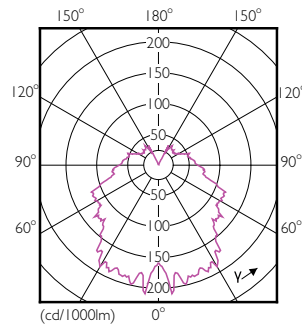

Product data

General Information	
Cap-Base	E27 [E27]
Nominal Lifetime (Nom)	15000 h
Switching Cycle	50000X
Technical Type	4-25W
Light Technical	
Color Code	827 [CCT of 2700K]
Luminous Flux (Nom)	250 lm
Luminous Flux (Rated) (Nom)	250 lm
Color Designation	Warm White (WW)
Correlated Color Temperature (Nom)	2700 K
Luminous Efficacy (rated) (Nom)	62.50 lm/W
Color Consistency	<6
Color Rendering Index (Nom)	80

Material Nr. (12NC) 929001142402

Net Weight (Piece) 0.040 kg

Dimensional drawing

LED ND 4-25W E27 827 220-240V P45 CL

Product	D	C
Corepro Lustre ND 4-25W E27 827 P45 CL	45 mm	87 mm

Photometric data

CorePro LEDlustre 4-25W E27 827 CL P45