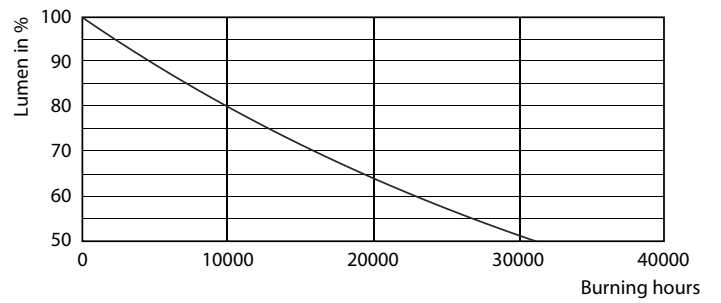

CorePro LED candles and lusters

Photometric data

CorePro ND /827

Lifetime

LEDbulb 60W E14 827 FR B38

LEDbulb 60W E14 827 FR B38