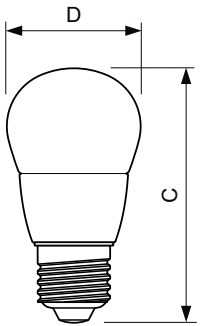

Material Nr. (12NC) 929001142402

Net Weight (Piece) 0.040 kg

Dimensional drawing

LED ND 4-25W E27 827 220-240V P45 CL

Product	D	C
Corepro Lustre ND 4-25W E27 827 P45 CL	45 mm	87 mm

Photometric data

CorePro LEDlustre 4-25W E27 827 CL P45