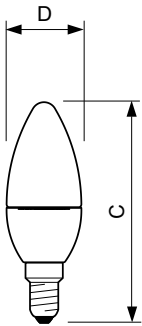

Product data

General Information	
Cap-Base	E14 [E14]
Reddot Design Award Winner mark	Reddot Design Award Winner 2016
Nominal Lifetime (Nom)	15000 h
Switching Cycle	50000X
Technical Type	5.5-40W
Light Technical	
Color Code	827 [CCT of 2700K]
Luminous Flux (Nom)	470 lm
Luminous Flux (Rated) (Nom)	470 lm
Color Designation	Warm White (WW)
Correlated Color Temperature (Nom)	2700 K
Luminous Efficacy (rated) (Nom)	85.45 lm/W
Color Consistency	<6
Color Rendering Index (Nom)	80

Product Data

Full product code 871869645479400

Order product name Corepro candle ND 5.5-40W E14 827 B35 CL

EAN/UPC - Product 8718696454794

Order code 929001142502

Numerator - Quantity Per Pack 1

Numerator - Packs per outer box 10

Material Nr. (12NC) 929001142502

Net Weight (Piece) 0.040 kg

Dimensional drawing

LED ND 5.5-40W E14 827 220-240V B35 CL

Product	D	C
Corepro candle ND 5.5-40W E14 827 B35 CL	35 mm	106 mm

Photometric data

CorePro LEDcandle 40W E14 827 CL B35 ND