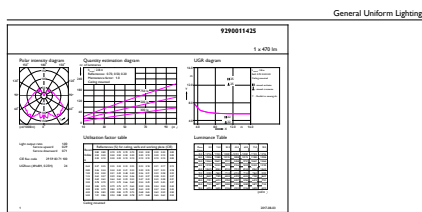

Product data

General Information	
Cap-Base	E14 [E14]
Reddot Design Award Winner mark	Reddot Design Award Winner 2016
Nominal Lifetime (Nom)	15000 h
Switching Cycle	50000X
Technical Type	5.5-40W
Light Technical	
Color Code	827 [CCT of 2700K]
Luminous Flux (Nom)	470 lm
Luminous Flux (Rated) (Nom)	470 lm
Color Designation	Warm White (WW)
Correlated Color Temperature (Nom)	2700 K
Luminous Efficacy (rated) (Nom)	85.45 lm/W
Color Consistency	<6
Color Rendering Index (Nom)	80

Material Nr. (12NC) 929001142502

Net Weight (Piece) 0.040 kg

Dimensional drawing

LED ND 5.5-40W E14 827 220-240V B35 CL

Product	D	C
Corepro candle ND 5.5-40W E14 827 B35 CL	35 mm	106 mm

Photometric data

CorePro LEDcandle 40W E14 827 CL B35 ND