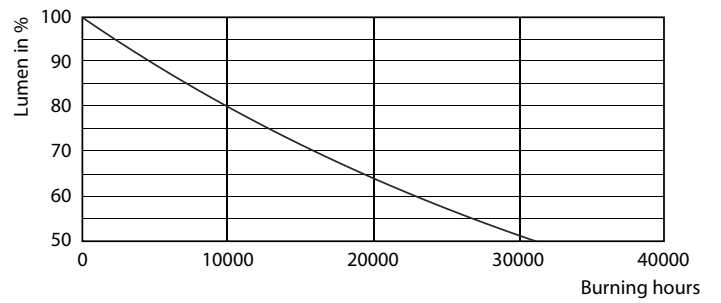

Product data

General Information	
Cap-Base	E14 [E14]
Reddot Design Award Winner mark	Reddot Design Award Winner 2016
Nominal Lifetime (Nom)	15000 h
Switching Cycle	50000X
Technical Type	5.5-40W
Light Technical	
Color Code	827 [CCT of 2700K]
Luminous Flux (Nom)	470 lm
Luminous Flux (Rated) (Nom)	470 lm
Color Designation	Warm White (WW)
Correlated Color Temperature (Nom)	2700 K
Luminous Efficacy (rated) (Nom)	85.45 lm/W
Color Consistency	<6
Color Rendering Index (Nom)	80

Material Nr. (12NC) 929001142502

Net Weight (Piece) 0.040 kg

Dimensional drawing

LED ND 5.5-40W E14 827 220-240V B35 CL

Product	D	C
Corepro candle ND 5.5-40W E14 827 B35 CL	35 mm	106 mm

Photometric data

CorePro LEDcandle 40W E14 827 CL B35 ND

CorePro LED candles and lusters

Photometric data

CorePro 822-827

Lifetime

LEDbulb 60W E14 827 FR B38

LEDbulb 60W E14 827 FR B38