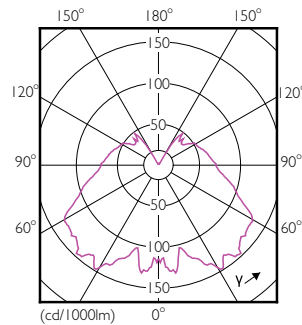

Product data

General Information	
Cap-Base	E14 [E14]
Reddot Design Award Winner mark	Reddot Design Award Winner 2016
Nominal Lifetime (Nom)	15000 h
Switching Cycle	50000X
Technical Type	5.5-40W
Light Technical	
Color Code	827 [CCT of 2700K]
Luminous Flux (Nom)	470 lm
Luminous Flux (Rated) (Nom)	470 lm
Color Designation	Warm White (WW)
Correlated Color Temperature (Nom)	2700 K
Luminous Efficacy (rated) (Nom)	85.45 lm/W
Color Consistency	<6
Color Rendering Index (Nom)	80

Material Nr. (12NC) 929001142502

Net Weight (Piece) 0.040 kg

Dimensional drawing

LED ND 5.5-40W E14 827 220-240V B35 CL

Product	D	C
Corepro candle ND 5.5-40W E14 827 B35 CL	35 mm	106 mm

Photometric data

CorePro LEDcandle 40W E14 827 CL B35 ND