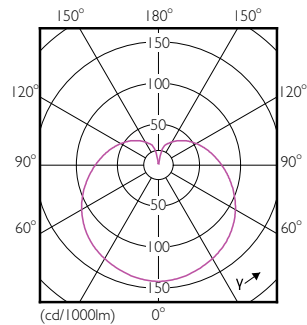

Photometric data

CorePro LEDlustre 40W E14 827 CL P45 ND