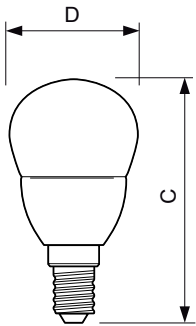

## Dimensional drawing

LED ND 5.5-40W E14 827 220-240V P45 CL

Product	D	C
Corepro lustre ND 5.5-40W E14 827 P45 CL	45 mm	88 mm