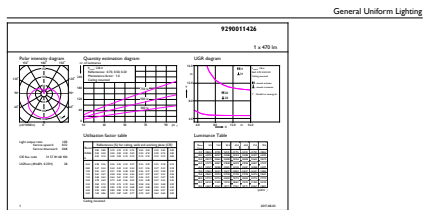

Photometric data

CorePro LEDlustre 40W E14 827 CL P45 ND