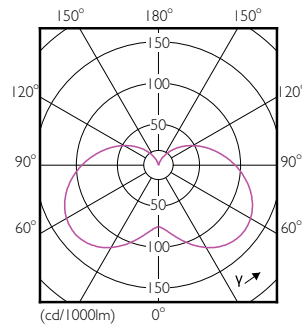

Product data

General Information		LLMF At End Of Nominal Lifetime (Nom)	
Cap-Base	E14 [E14]		70 %
Reddot Design Award Winner mark	Reddot Design Award Winner 2016	Operating and Electrical	
Nominal Lifetime (Nom)	15000 h	Input Frequency	50 to 60 Hz
Switching Cycle	50000X	Power (Rated) (Nom)	4 W
Technical Type	4-25W	Lamp Current (Nom)	35 mA
Light Technical		Wattage Equivalent	25 W
Color Code	827 [CCT of 2700K]	Starting Time (Nom)	0.5 s
Luminous Flux (Nom)	250 lm	Warm Up Time To 60% Light (Nom)	0.5 s
Luminous Flux (Rated) (Nom)	250 lm	Power Factor (Nom)	0.4
Color Designation	Warm White (WW)	Voltage (Nom)	220-240 V
Correlated Color Temperature (Nom)	2700 K	Temperature	
Luminous Efficacy (rated) (Nom)	62.50 lm/W	T-Case Maximum (Nom)	75 °C
Color Consistency	<6		
Color Rendering Index (Nom)	80		

Product Data

Full product code 871829178701300

Order product name	CorePro LEDcandle ND 4-25W E14 827 B35 FR
EAN/UPC - Product	8718291787013
Order code	929001157402
Numerator - Quantity Per Pack	1
Numerator - Packs per outer box	10
Material Nr. (12NC)	929001157402
Net Weight (Piece)	0.040 kg

Dimensional drawing

LED ND 4-25W E14 827 220-240V B35 FR

Product	D	C
CorePro LEDcandle ND 4-25W E14 827 B35 FR	35 mm	106 mm

Photometric data

CorePro LEDcandle 4-25W E14 827 FR B35

CorePro LED candles and lusters