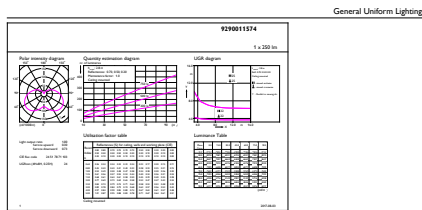

Photometric data

CorePro LEDcandle 4-25W E14 827 FR B35