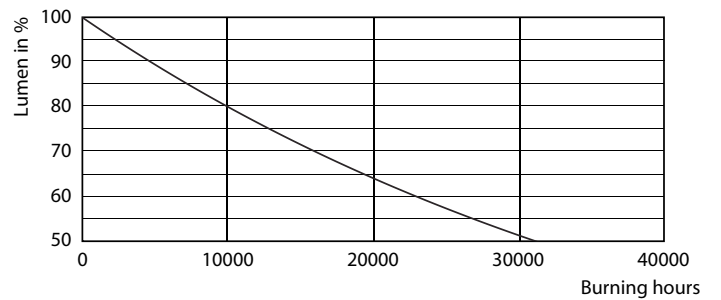

Product data

General Information		LLMF At End Of Nominal Lifetime (Nom)	
Cap-Base	E14 [E14]		70 %
Reddot Design Award Winner mark	Reddot Design Award Winner 2016	Operating and Electrical	
Nominal Lifetime (Nom)	15000 h	Input Frequency	50 to 60 Hz
Switching Cycle	50000X	Power (Rated) (Nom)	4 W
Technical Type	4-25W	Lamp Current (Nom)	35 mA
Light Technical		Wattage Equivalent	25 W
Color Code	827 [CCT of 2700K]	Starting Time (Nom)	0.5 s
Luminous Flux (Nom)	250 lm	Warm Up Time To 60% Light (Nom)	0.5 s
Luminous Flux (Rated) (Nom)	250 lm	Power Factor (Nom)	0.4
Color Designation	Warm White (WW)	Voltage (Nom)	220-240 V
Correlated Color Temperature (Nom)	2700 K	Temperature	
Luminous Efficacy (rated) (Nom)	62.50 lm/W	T-Case Maximum (Nom)	75 °C
Color Consistency	<6		
Color Rendering Index (Nom)	80		

Photometric data

CorePro 822-827

Lifetime

LEDbulb 60W E14 827 FR B38

LEDbulb 60W E14 827 FR B38