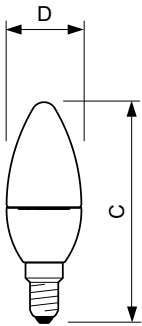

Product data

General Information		LLMF At End Of Nominal Lifetime (Nom)	
Cap-Base	E14 [E14]		70 %
Reddot Design Award Winner mark	Reddot Design Award Winner 2016	Operating and Electrical	
Nominal Lifetime (Nom)	15000 h	Input Frequency	50 to 60 Hz
Switching Cycle	50000X	Power (Rated) (Nom)	4 W
Technical Type	4-25W	Lamp Current (Nom)	35 mA
Light Technical		Wattage Equivalent	25 W
Color Code	827 [CCT of 2700K]	Starting Time (Nom)	0.5 s
Luminous Flux (Nom)	250 lm	Warm Up Time To 60% Light (Nom)	0.5 s
Luminous Flux (Rated) (Nom)	250 lm	Power Factor (Nom)	0.4
Color Designation	Warm White (WW)	Voltage (Nom)	220-240 V
Correlated Color Temperature (Nom)	2700 K	Temperature	
Luminous Efficacy (rated) (Nom)	62.50 lm/W	T-Case Maximum (Nom)	75 °C
Color Consistency	<6		
Color Rendering Index (Nom)	80		

Dimensional drawing

LED ND 4-25W E14 827 220-240V B35 FR

Product	D	C
CorePro LEDcandle ND 4-25W E14 827 B35 FR	35 mm	106 mm

Photometric data

CorePro LEDcandle 4-25W E14 827 FR B35

CorePro LED candles and lusters