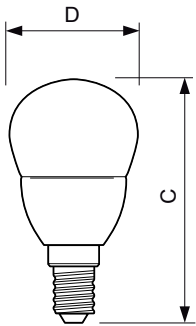

## Dimensional drawing

LED ND 4-25W E14 827 220-240V P45 FR

Product	D	C
CorePro lustre ND 4-25W E14 827 P45 FR	45 mm	88 mm