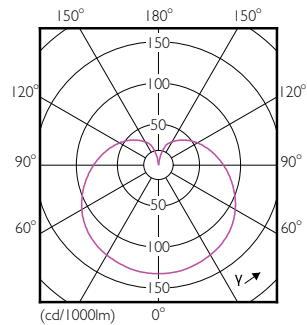

Photometric data

CorePro LEDlustre 4-25W E14 827 FR P45