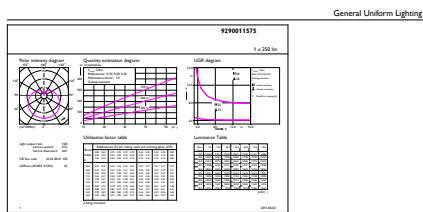

Photometric data

CorePro LEDlustre 4-25W E14 827 FR P45