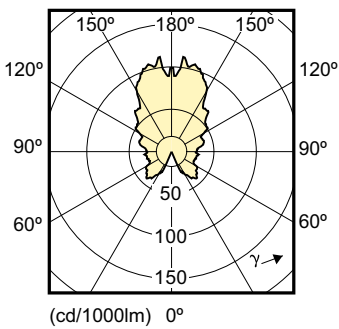

Product data

General Information		LLMF At End Of Nominal Lifetime (Nom)	
Cap-Base	E27 [E27]		70 %
Reddot Design Award Winner mark	Reddot Design Award Winner 2016	Operating and Electrical	
Nominal Lifetime (Nom)	25000 h	Input Frequency	50 to 60 Hz
Switching Cycle	50000X	Power (Rated) (Nom)	6 W
Technical Type	6-40W	Lamp Current (Nom)	35 mA
Light Technical		Wattage Equivalent	40 W
Color Code	822-827 [tunable warm white]	Starting Time (Nom)	0.5 s
Luminous Flux (Nom)	470 lm	Warm Up Time To 60% Light (Nom)	0.5 s
Luminous Flux (Rated) (Nom)	470 lm	Power Factor (Nom)	0.7
Color Designation	Warm White (WW)	Voltage (Nom)	220-240 V
Correlated Color Temperature (Nom)	2200-2700 K	Temperature	
Luminous Efficacy (rated) (Nom)	75 lm/W	T-Case Maximum (Nom)	95 °C
Color Consistency	<6		
Color Rendering Index (Nom)	80		

Product Data

Full product code	871869647479200
Order product name	MASTER LEDcandle DT 6-40W E27 B38 CL
EAN/UPC - Product	8718696474792
Order code	929001157902
Numerator - Quantity Per Pack	1
Numerator - Packs per outer box	10
Material Nr. (12NC)	929001157902
Net Weight (Piece)	0.063 kg

Dimensional drawing

Candle 220-240V 6W-40W 470lm 2700K E27 D

Product	D	C
MASTER LEDcandle DT 6-40W E27 B38 CL	38 mm	112 mm

Photometric data

DT 6-40W E27 2200-2700K B38 CL

DT 6-40W, 9-60W, ND 6.5-40W, 9.5-60W 2200-2700K A60 CL