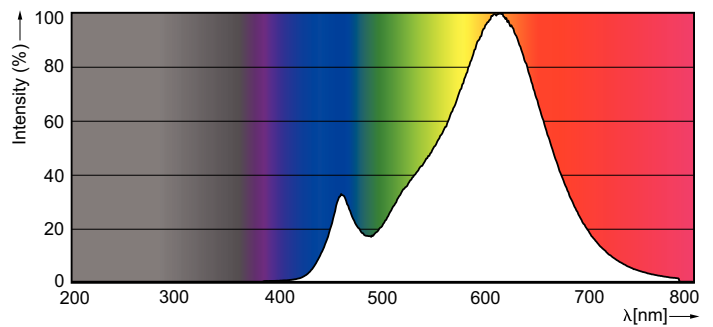

Product data

General Information		LLMF At End Of Nominal Lifetime (Nom)	
Cap-Base	E27 [E27]		70 %
Reddot Design Award Winner mark	Reddot Design Award Winner 2016	Operating and Electrical	
Nominal Lifetime (Nom)	25000 h	Input Frequency	50 to 60 Hz
Switching Cycle	50000X	Power (Rated) (Nom)	6 W
Technical Type	6-40W	Lamp Current (Nom)	35 mA
Light Technical		Wattage Equivalent	40 W
Color Code	822-827 [tunable warm white]	Starting Time (Nom)	0.5 s
Luminous Flux (Nom)	470 lm	Warm Up Time To 60% Light (Nom)	0.5 s
Luminous Flux (Rated) (Nom)	470 lm	Power Factor (Nom)	0.7
Color Designation	Warm White (WW)	Voltage (Nom)	220-240 V
Correlated Color Temperature (Nom)	2200-2700 K	Temperature	
Luminous Efficacy (rated) (Nom)	75 lm/W	T-Case Maximum (Nom)	95 °C
Color Consistency	<6		
Color Rendering Index (Nom)	80		

Dimensional drawing

Candle 220-240V 6W-40W 470lm 2700K E27 D

Product	D	C
MASTER LEDcandle DT 6-40W E27 B38 CL	38 mm	112 mm

Photometric data

DT 6-40W E27 2200-2700K B38 CL

DT 6-40W, 9-60W, ND 6.5-40W, 9.5-60W 2200-2700K A60 CL