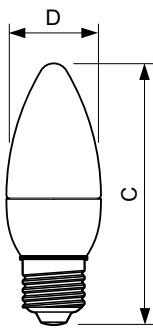

Product data

General Information		LLMF At End Of Nominal Lifetime (Nom)	
Cap-Base	E27 [E27]		70 %
Reddot Design Award Winner mark	Reddot Design Award Winner 2016	Operating and Electrical	
Nominal Lifetime (Nom)	25000 h	Input Frequency	50 to 60 Hz
Switching Cycle	50000X	Power (Rated) (Nom)	6 W
Technical Type	6-40W	Lamp Current (Nom)	35 mA
Light Technical		Wattage Equivalent	40 W
Color Code	822-827 [tunable warm white]	Starting Time (Nom)	0.5 s
Luminous Flux (Nom)	470 lm	Warm Up Time To 60% Light (Nom)	0.5 s
Luminous Flux (Rated) (Nom)	470 lm	Power Factor (Nom)	0.7
Color Designation	Warm White (WW)	Voltage (Nom)	220-240 V
Correlated Color Temperature (Nom)	2200-2700 K	Temperature	
Luminous Efficacy (rated) (Nom)	75 lm/W	T-Case Maximum (Nom)	95 °C
Color Consistency	<6		
Color Rendering Index (Nom)	80		

Product Data

Full product code	871869647479200
Order product name	MASTER LEDcandle DT 6-40W E27 B38 CL
EAN/UPC - Product	8718696474792
Order code	929001157902
Numerator - Quantity Per Pack	1
Numerator - Packs per outer box	10
Material Nr. (12NC)	929001157902
Net Weight (Piece)	0.063 kg

Dimensional drawing

Candle 220-240V 6W-40W 470lm 2700K E27 D

Product	D	C
MASTER LEDcandle DT 6-40W E27 B38 CL	38 mm	112 mm

Photometric data

DT 6-40W E27 2200-2700K B38 CL

DT 6-40W, 9-60W, ND 6.5-40W, 9.5-60W 2200-2700K A60 CL