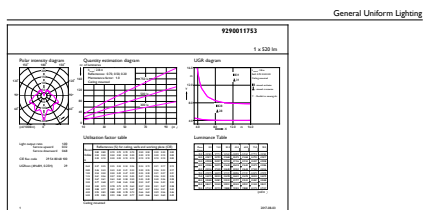

Material Nr. (12NC) 929001175302

Net Weight (Piece) 0.040 kg

Dimensional drawing

LED ND 5.5-40W E27 827 220-240V P45 CL

Product	D	C
Corepro Lustre ND 5.5-40W E27 827 P45 CL	45 mm	87 mm

Photometric data

CorePro LEDlustre 40W E27 827 CL P45 ND