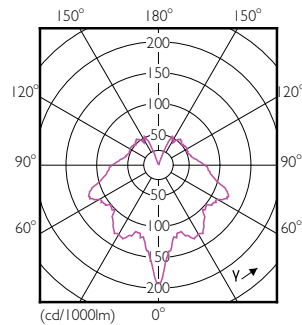

Product data

General Information	
Cap-Base	E27 [E27]
Nominal Lifetime (Nom)	15000 h
Switching Cycle	50000X
Technical Type	5.5-40W
Light Technical	
Color Code	827 [CCT of 2700K]
Luminous Flux (Nom)	470 lm
Luminous Flux (Rated) (Nom)	470 lm
Color Designation	Warm White (WW)
Correlated Color Temperature (Nom)	2700 K
Luminous Efficacy (rated) (Nom)	90.91 lm/W
Color Consistency	<6
Color Rendering Index (Nom)	80

Material Nr. (12NC) 929001175302

Net Weight (Piece) 0.040 kg

Dimensional drawing

LED ND 5.5-40W E27 827 220-240V P45 CL

Product	D	C
Corepro Lustre ND 5.5-40W E27 827 P45 CL	45 mm	87 mm

Photometric data

CorePro LEDlustre 40W E27 827 CL P45 ND