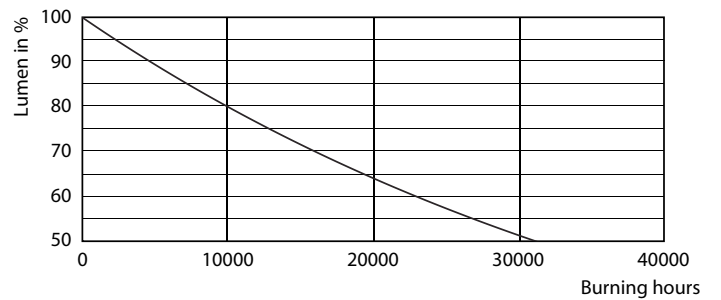

Product data

General Information	
Cap-Base	E27 [E27]
Nominal Lifetime (Nom)	15000 h
Switching Cycle	50000X
Technical Type	5.5-40W
Light Technical	
Color Code	827 [CCT of 2700K]
Luminous Flux (Nom)	470 lm
Luminous Flux (Rated) (Nom)	470 lm
Color Designation	Warm White (WW)
Correlated Color Temperature (Nom)	2700 K
Luminous Efficacy (rated) (Nom)	90.91 lm/W
Color Consistency	<6
Color Rendering Index (Nom)	80

CorePro LED candles and lusters

Photometric data

CorePro ND /827

Lifetime

LEDbulb 60W E14 827 FR B38

LEDbulb 60W E14 827 FR B38