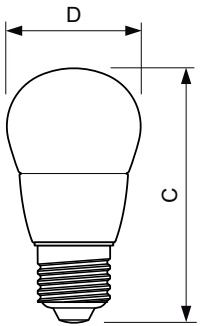

Material Nr. (12NC) 929001175302

Net Weight (Piece) 0.040 kg

Dimensional drawing

LED ND 5.5-40W E27 827 220-240V P45 CL

Product	D	C
Corepro Lustre ND 5.5-40W E27 827 P45 CL	45 mm	87 mm

Photometric data

CorePro LEDlustre 40W E27 827 CL P45 ND