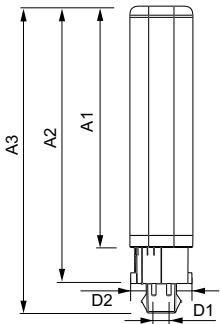

CorePro LED PLC

Energy Consumption kWh/1000 h	12 kWh
Product Data	
Full product code	871869654115900
Order product name	CorePro LED PLC 9W 830 4P G24q-3
EAN/UPC - Product	8718696541159
Order code	929001200802

Numerator - Quantity Per Pack	1
Numerator - Packs per outer box	10
Material Nr. (12NC)	929001200802
Net Weight (Piece)	0.088 kg

Warnings and Safety

- NOTES: The overall energy efficiency and light distribution of any installation that uses these lamps are determined by the design of the installation.

Dimensional drawing

LEDtube PLC 9W G24q-3/830 4P