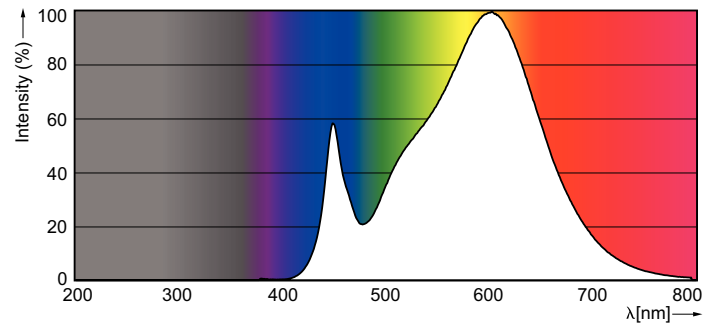

STD 1200 mm 20 W /830 T8 I