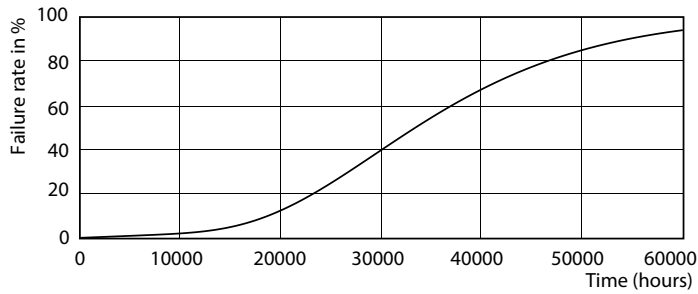

CorePro LED PLC

Photometric data

Lifetime

LEDtube PLC 100mm 9W G24Q-3 830 950lm

LEDtube PLC 100mm 9W G24Q-3 830 950lm