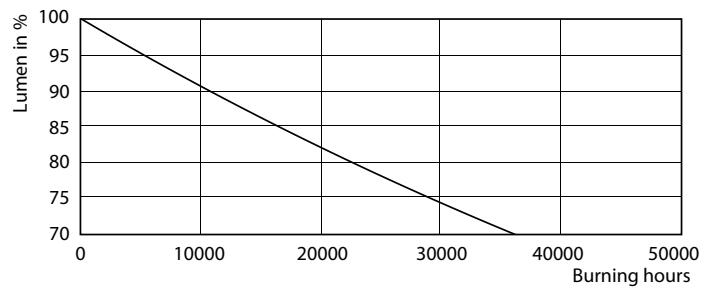

LEDtube PLC 100mm 9W G24Q-3 830 950lm

LEDtube PLC 100mm 9W G24Q-3 830 950lm