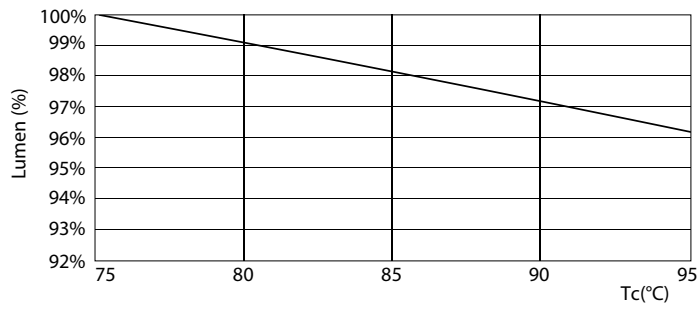

CorePro LED PLC

Lifetime

LEDtube PLC 100mm 9W G24Q-3 830 950lm