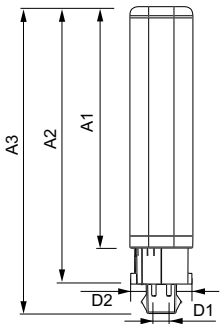

Product data

General Information		Power Factor (Nom)	0.9
Cap-Base	G24Q-3 [G24q-3]	Voltage (Nom)	20-50 V
Nominal Lifetime (Nom)	30000 h	Temperature	
Switching Cycle	50000X	T-Ambient (Max)	35 °C
B50L70	30000 h	T-Ambient (Min)	-20 °C
Light Technical		T-Storage (Max)	65 °C
Color Code	840 [CCT of 4000K]	T-Storage (Min)	-40 °C
Luminous Flux (Nom)	1000 lm	T-Case Maximum (Nom)	76 °C
Luminous Flux (Rated) (Nom)	1000 lm	Controls and Dimming	
Correlated Color Temperature (Nom)	4000 K	Dimmable	No
Color Consistency	<6	Mechanical and Housing	
Color Rendering Index (Nom)	83	Product Length	100 mm
LLMF At End Of Nominal Lifetime (Nom)	70 %	Approval and Application	
Operating and Electrical		Energy Saving Product	Yes
Input Frequency	30000-80000 Hz	Energy Efficiency Label (EEL)	A+
Power (Rated) (Nom)	9 W	Approval Marks	TUV CE marking RoHS compliance KEMA Keur certificate
Lamp Current (Max)	400 mA		
Lamp Current (Min)	250 mA		
Starting Time (Nom)	0.5 s		
Warm Up Time To 60% Light (Nom)	0.5 s		

CorePro LED PLC

Energy Consumption kWh/1000 h	12 kWh
Product Data	
Full product code	871869654117300
Order product name	CorePro LED PLC 9W 840 4P G24q-3
EAN/UPC - Product	8718696541173
Order code	929001200902

Numerator - Quantity Per Pack	1
Numerator - Packs per outer box	10
Material Nr. (12NC)	929001200902
Net Weight (Piece)	0.088 kg

Warnings and Safety

- NOTES: The overall energy efficiency and light distribution of any installation that uses these lamps are determined by the design of the installation.

Dimensional drawing

LEDtube PLC 9W G24q-3/840 4P

Product	D1	D2	A1	A2	A3
CorePro LED PLC 9W 840 4P G24q-3	24.3 mm	28.4 mm	128.8 mm	148 mm	163.6 mm

Photometric data

LEDtube PLC 100mm 9W G24Q-3 840 1000lm

CorePro LED PLC