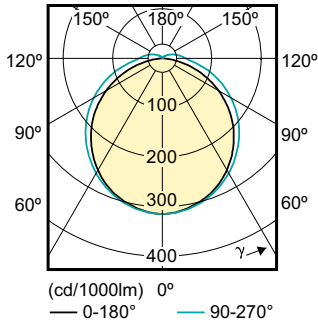

CorePro LED PLC

Photometric data

PLC /830, /840