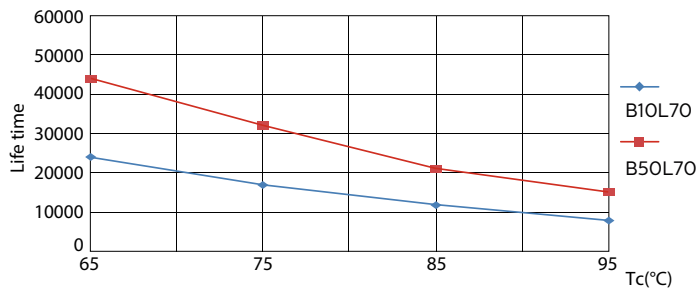

Product data

General Information		Power Factor (Nom)	0.9
Cap-Base	G24Q-3 [G24q-3]	Voltage (Nom)	20-50 V
Nominal Lifetime (Nom)	30000 h	Temperature	
Switching Cycle	50000X	T-Ambient (Max)	35 °C
B50L70	30000 h	T-Ambient (Min)	-20 °C
Light Technical		T-Storage (Max)	65 °C
Color Code	840 [CCT of 4000K]	T-Storage (Min)	-40 °C
Luminous Flux (Nom)	1000 lm	T-Case Maximum (Nom)	76 °C
Luminous Flux (Rated) (Nom)	1000 lm	Controls and Dimming	
Correlated Color Temperature (Nom)	4000 K	Dimmable	No
Color Consistency	<6	Mechanical and Housing	
Color Rendering Index (Nom)	83	Product Length	100 mm
LLMF At End Of Nominal Lifetime (Nom)	70 %	Approval and Application	
Operating and Electrical		Energy Saving Product	Yes
Input Frequency	30000-80000 Hz	Energy Efficiency Label (EEL)	A+
Power (Rated) (Nom)	9 W	Approval Marks	TUV CE marking RoHS compliance KEMA Keur certificate
Lamp Current (Max)	400 mA		
Lamp Current (Min)	250 mA		
Starting Time (Nom)	0.5 s		
Warm Up Time To 60% Light (Nom)	0.5 s		

Photometric data

PLC /830, /840

Lifetime

LEDtube PLC 100mm 9W G24Q-3 830 950lm

LEDtube PLC 100mm 9W G24Q-3 830 950lm

LEDtube PLC 100mm 9W G24Q-3 830 950lm

LEDtube PLC 100mm 9W G24Q-3 830 950lm

CorePro LED PLC