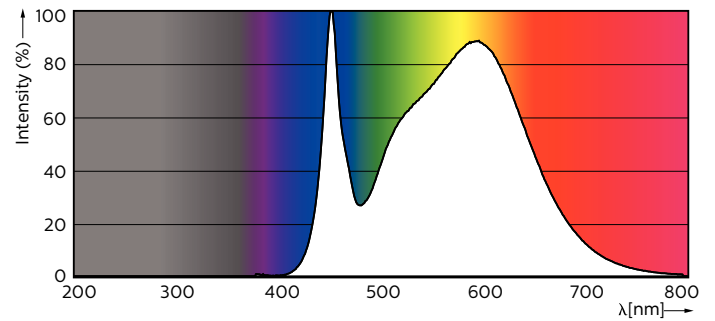

LEDtube PLC 100mm 9W G24Q-3 840 1000lm