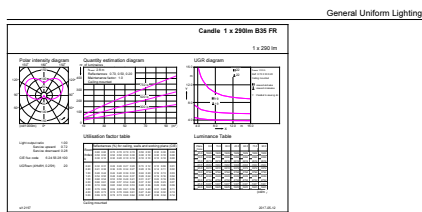

Photometric data

CorePro LEDcandle 25W E14 840 FR B35