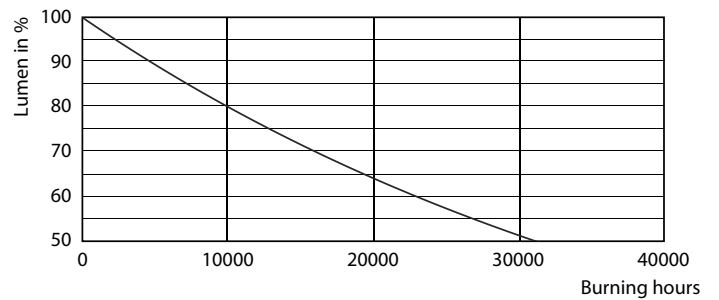

Product data

General Information	
Cap-Base	E14 [E14]
Reddot Design Award Winner mark	Reddot Design Award Winner 2016
Nominal Lifetime (Nom)	15000 h
Switching Cycle	50000X
Technical Type	3.5-25W
Light Technical	
Color Code	840 [CCT of 4000K]
Luminous Flux (Nom)	290 lm
Luminous Flux (Rated) (Nom)	290 lm
Color Designation	Cool White (CW)
Correlated Color Temperature (Nom)	4000 K
Luminous Efficacy (rated) (Nom)	82.86 lm/W
Color Consistency	<6
Color Rendering Index (Nom)	80

CorePro LED candles and lusters

Photometric data

ND E14 /840 B35

Lifetime

LEDbulb 60W E14 827 FR B38

LEDbulb 60W E14 827 FR B38