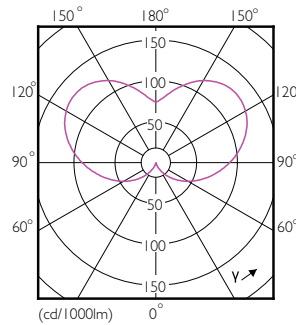

Photometric data

CorePro LEDcandle 25W E14 840 FR B35