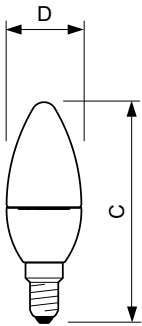

CorePro LED candles and lusters

Controls and Dimming

Dimmable No

Mechanical and Housing

Bulb Finish Frosted

Approval and Application

Energy Efficiency Label (EEL) A+

Energy Consumption kWh/1000 h 4 kWh

Product Data

Full product code 871869654348100

Order product name	CorePro LEDcandle ND 3.5-25W E14 840 B35 FR
EAN/UPC - Product	8718696543481
Order code	929001205602
Numerator - Quantity Per Pack	1
Numerator - Packs per outer box	10
Material Nr. (12NC)	929001205602
Net Weight (Piece)	0.040 kg

Dimensional drawing

LED ND 3.5-25W E14 840 B35 FR

Product	D	C
CorePro LEDcandle ND 3.5-25W E14 840 B35 FR	35 mm	106 mm