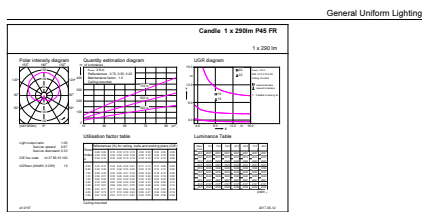

Photometric data

CorePro LEDlustre 25W E14 840 FR P45