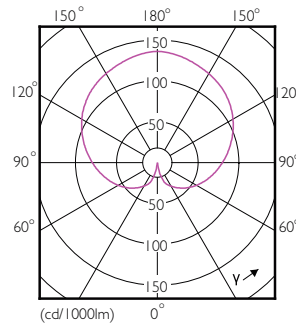

Photometric data

CorePro LEDlustre 25W E14 840 FR P45