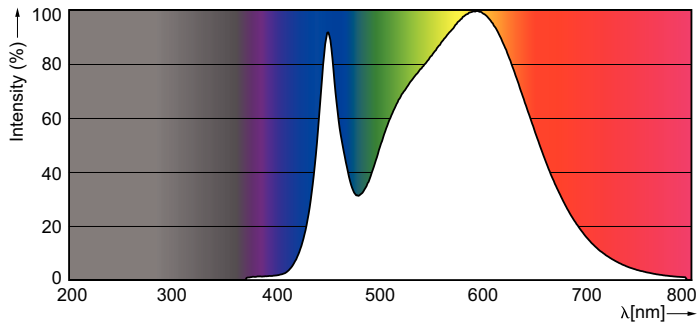

CorePro LED candles and lusters

Photometric data

ND E14 /840 P45