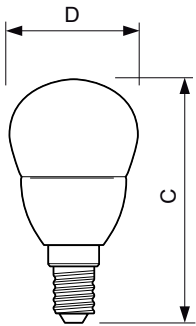

CorePro LED candles and lusters

Controls and Dimming

Dimmable No

Mechanical and Housing

Bulb Finish Frosted

Approval and Application

Energy Efficiency Label (EEL) A+

Energy Consumption kWh/1000 h 4 kWh

Product Data

Full product code 871869654352800

Order product name CorePro lustre ND 3.5-25W E14 840 P45 FR

EAN/UPC - Product 8718696543528

Order code 929001205702

Numerator - Quantity Per Pack 1

Numerator - Packs per outer box 10

Material Nr. (12NC) 929001205702

Net Weight (Piece) 0.040 kg

Dimensional drawing

LED ND 3.5-25W E14 840 P45 FR

Product	D	C
CorePro lustre ND 3.5-25W E14 840 P45 FR	45 mm	88 mm