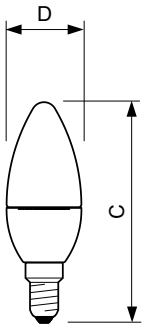

### Product data

General Information		LLMF At End Of Nominal Lifetime (Nom) 70 %	
Cap-Base	E14 [ E14]		
Reddot Design Award Winner mark	Reddot Design Award Winner 2016		
Nominal Lifetime (Nom)	15000 h		
Switching Cycle	50000X		
Technical Type	5.5-40W		
Light Technical		Operating and Electrical	
Color Code	840 [ CCT of 4000K]	Input Frequency	50 to 60 Hz
Luminous Flux (Nom)	520 lm	Power (Rated) (Nom)	5.5 W
Luminous Flux (Rated) (Nom)	520 lm	Lamp Current (Nom)	50 mA
Color Designation	Cool White (CW)	Wattage Equivalent	40 W
Correlated Color Temperature (Nom)	4000 K	Starting Time (Nom)	0.5 s
Luminous Efficacy (rated) (Nom)	94.55 lm/W	Warm Up Time To 60% Light (Nom)	0.5 s
Color Consistency	<6	Power Factor (Nom)	0.5
Color Rendering Index (Nom)	80	Voltage (Nom)	220-240 V
		Temperature	
		T-Case Maximum (Nom)	85 °C

## Dimensional drawing

LED ND 5.5-40W E14 840 B35 FR

Product	D	C
CorePro LEDcandle ND 5.5-40W E14 840 B35 FR	35 mm	106 mm