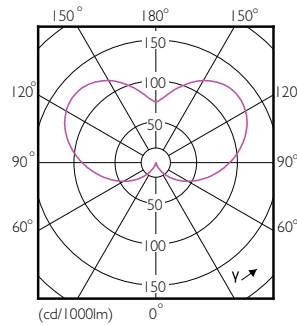

Photometric data

CorePro LEDcandle 25W E14 840 FR B35