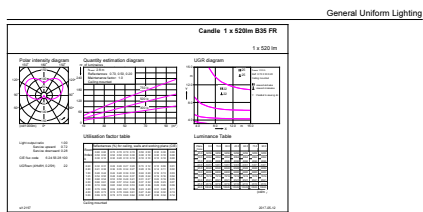

Photometric data

CorePro LEDcandle 25W E14 840 FR B35