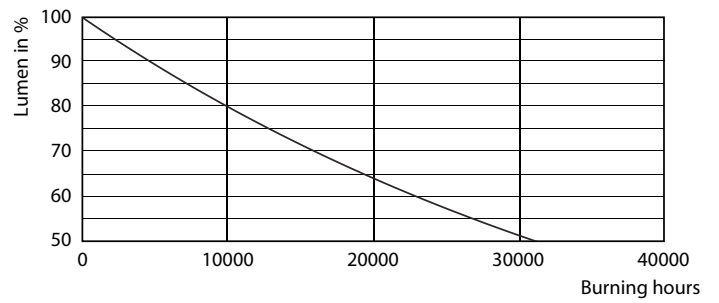

Product data

General Information	
Cap-Base	E14 [E14]
Reddot Design Award Winner mark	Reddot Design Award Winner 2016
Nominal Lifetime (Nom)	15000 h
Switching Cycle	50000X
Technical Type	5.5-40W
Light Technical	
Color Code	840 [CCT of 4000K]
Luminous Flux (Nom)	520 lm
Luminous Flux (Rated) (Nom)	520 lm
Color Designation	Cool White (CW)
Correlated Color Temperature (Nom)	4000 K
Luminous Efficacy (rated) (Nom)	94.55 lm/W
Color Consistency	<6
Color Rendering Index (Nom)	80

Material Nr. (12NC) 929001206002

Net Weight (Piece) 0.040 kg

Dimensional drawing

LED ND 5.5-40W E14 840 B35 CL

Product	D	C
Corepro candle ND 5.5-40W E14 840 B35 CL	35 mm	106 mm

Photometric data

Catalux Photometrics 4.5 Philips Lighting B.V. Page 1/1

CorePro LEDcandle 40W E14 840 CL B35

CorePro LED candles and lusters

Photometric data

ND E14 /840 B35

Lifetime

LEDbulb 60W E14 827 FR B38

LEDbulb 60W E14 827 FR B38