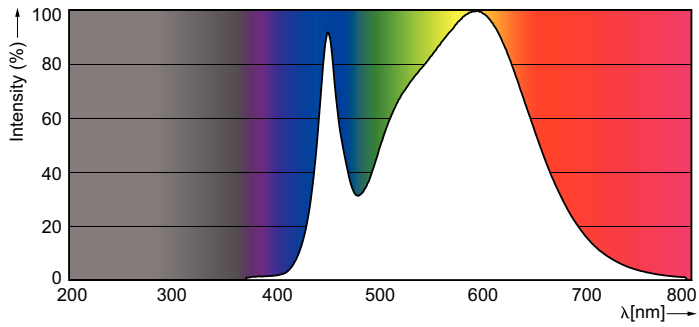

CorePro LED candles and lusters

Photometric data

ND E14 /840 B35