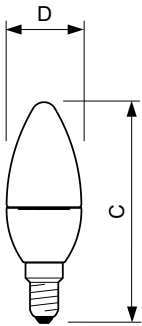

Product data

General Information	
Cap-Base	E14 [E14]
Reddot Design Award Winner mark	Reddot Design Award Winner 2016
Nominal Lifetime (Nom)	15000 h
Switching Cycle	50000X
Technical Type	5.5-40W
Light Technical	
Color Code	840 [CCT of 4000K]
Luminous Flux (Nom)	520 lm
Luminous Flux (Rated) (Nom)	520 lm
Color Designation	Cool White (CW)
Correlated Color Temperature (Nom)	4000 K
Luminous Efficacy (rated) (Nom)	94.55 lm/W
Color Consistency	<6
Color Rendering Index (Nom)	80

Product Data

Full product code 871869654340500

Order product name Corepro candle ND 5.5-40W E14 840 B35 CL

EAN/UPC - Product 8718696543405

Order code 929001206002

Numerator - Quantity Per Pack 1

Numerator - Packs per outer box 10

Material Nr. (12NC) 929001206002

Net Weight (Piece) 0.040 kg

Dimensional drawing

LED ND 5.5-40W E14 840 B35 CL

Product	D	C
Corepro candle ND 5.5-40W E14 840 B35 CL	35 mm	106 mm

Photometric data

Catalux Photometrics 4.5 Philips Lighting B.V. Page 1/1