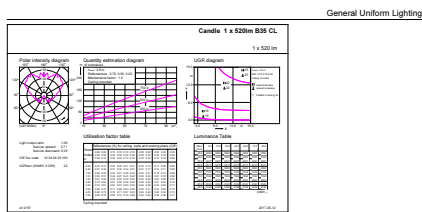

Product data

General Information	
Cap-Base	E14 [E14]
Reddot Design Award Winner mark	Reddot Design Award Winner 2016
Nominal Lifetime (Nom)	15000 h
Switching Cycle	50000X
Technical Type	5.5-40W
Light Technical	
Color Code	840 [CCT of 4000K]
Luminous Flux (Nom)	520 lm
Luminous Flux (Rated) (Nom)	520 lm
Color Designation	Cool White (CW)
Correlated Color Temperature (Nom)	4000 K
Luminous Efficacy (rated) (Nom)	94.55 lm/W
Color Consistency	<6
Color Rendering Index (Nom)	80

Material Nr. (12NC) 929001206002

Net Weight (Piece) 0.040 kg

Dimensional drawing

LED ND 5.5-40W E14 840 B35 CL

Product	D	C
Corepro candle ND 5.5-40W E14 840 B35 CL	35 mm	106 mm

Photometric data

Catalux Photometrics 4.5 Philips Lighting B.V. Page 1/1