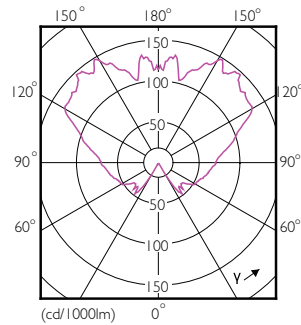

Product data

General Information	
Cap-Base	E14 [E14]
Reddot Design Award Winner mark	Reddot Design Award Winner 2016
Nominal Lifetime (Nom)	15000 h
Switching Cycle	50000X
Technical Type	5.5-40W
Light Technical	
Color Code	840 [CCT of 4000K]
Luminous Flux (Nom)	520 lm
Luminous Flux (Rated) (Nom)	520 lm
Color Designation	Cool White (CW)
Correlated Color Temperature (Nom)	4000 K
Luminous Efficacy (rated) (Nom)	94.55 lm/W
Color Consistency	<6
Color Rendering Index (Nom)	80

Material Nr. (12NC) 929001206002

Net Weight (Piece) 0.040 kg

Dimensional drawing

LED ND 5.5-40W E14 840 B35 CL

Product	D	C
Corepro candle ND 5.5-40W E14 840 B35 CL	35 mm	106 mm

Photometric data

Catalux Photometrics 4.5 Philips Lighting B.V. Page 1/1