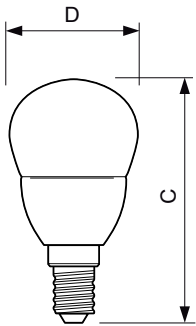

Dimensional drawing

LED ND 5.5-40W E14 840 P45 CL

Product	D	C
Corepro lustre ND 5.5-40W E14 840 P45 CL	45 mm	88 mm

Photometric data

CorePro LED candles and lusters

Photometric data

ND E14 /840 P45

Lifetime