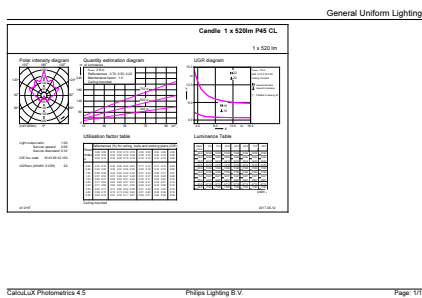

Product data

General Information	
Cap-Base	E14 [E14]
Nominal Lifetime (Nom)	15000 h
Switching Cycle	50000X
Technical Type	5.5-40W
Light Technical	
Color Code	840 [CCT of 4000K]
Luminous Flux (Nom)	520 lm
Luminous Flux (Rated) (Nom)	520 lm
Color Designation	Cool White (CW)
Correlated Color Temperature (Nom)	4000 K
Luminous Efficacy (rated) (Nom)	94.55 lm/W
Color Consistency	<6
Color Rendering Index (Nom)	80

Product Data

Full product code 871869654344300

Order product name	Corepro lustre ND 5.5-40W E14 840 P45 CL
EAN/UPC - Product	8718696543443
Order code	929001206102
Numerator - Quantity Per Pack	1
Numerator - Packs per outer box	10
Material Nr. (12NC)	929001206102
Net Weight (Piece)	0.040 kg

Dimensional drawing

LED ND 5.5-40W E14 840 P45 CL

Product	D	C
Corepro lustre ND 5.5-40W E14 840 P45 CL	45 mm	88 mm

Photometric data

CorePro LED candles and lusters

Photometric data

ND E14 /840 P45

Lifetime