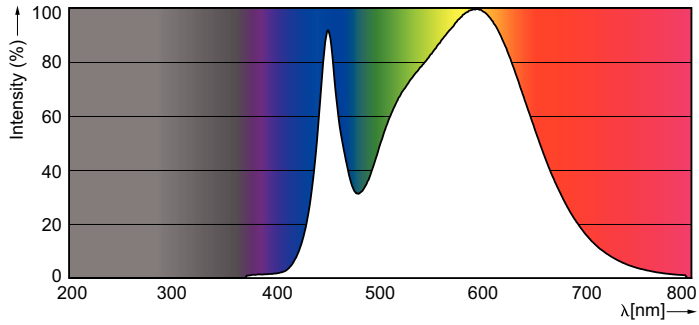

Product data

General Information	
Cap-Base	E14 [E14]
Nominal Lifetime (Nom)	15000 h
Switching Cycle	50000X
Technical Type	5.5-40W
Light Technical	
Color Code	840 [CCT of 4000K]
Luminous Flux (Nom)	520 lm
Luminous Flux (Rated) (Nom)	520 lm
Color Designation	Cool White (CW)
Correlated Color Temperature (Nom)	4000 K
Luminous Efficacy (rated) (Nom)	94.55 lm/W
Color Consistency	<6
Color Rendering Index (Nom)	80

Dimensional drawing

LED ND 5.5-40W E14 840 P45 CL

Product	D	C
Corepro lustre ND 5.5-40W E14 840 P45 CL	45 mm	88 mm

Photometric data

CorePro LED candles and lusters

Photometric data

ND E14 /840 P45

Lifetime