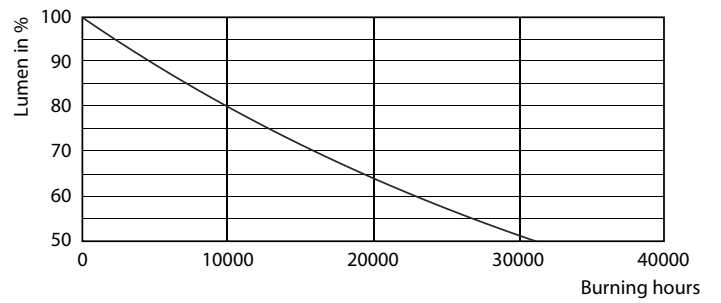

LEDbulb 60W E14 827 FR B38