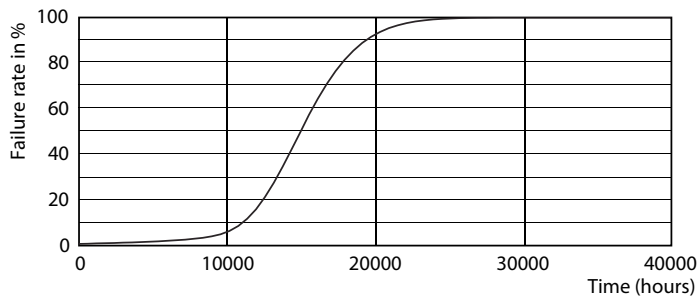

Product data

General Information	
Cap-Base	E14 [E14]
Nominal Lifetime (Nom)	15000 h
Switching Cycle	50000X
Technical Type	5.5-40W
Light Technical	
Color Code	840 [CCT of 4000K]
Luminous Flux (Nom)	520 lm
Luminous Flux (Rated) (Nom)	520 lm
Color Designation	Cool White (CW)
Correlated Color Temperature (Nom)	4000 K
Luminous Efficacy (rated) (Nom)	94.55 lm/W
Color Consistency	<6
Color Rendering Index (Nom)	80

Dimensional drawing

LED ND 5.5-40W E14 840 P45 CL

Product	D	C
Corepro lustre ND 5.5-40W E14 840 P45 CL	45 mm	88 mm

Photometric data

CorePro LED candles and lusters

Photometric data

ND E14 /840 P45

Lifetime