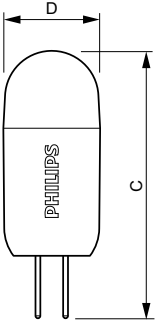

Product data

General Information		Wattage Equivalent	
Cap-Base	G4 [G4]		20 W
Nominal Lifetime (Nom)	15000 h	Starting Time (Nom)	0.5 s
Switching Cycle	50000X	Warm Up Time To 60% Light (Nom)	0.5 s
Technical Type	2-20W	Power Factor (Nom)	0.5
		Voltage (Nom)	12 V
Light Technical		Temperature	
Color Code	827 [CCT of 2700K]	T-Case Maximum (Nom)	80 °C
Luminous Flux (Nom)	200 lm		
Luminous Flux (Rated) (Nom)	200 lm	Controls and Dimming	
Color Designation	Warm White (WW)	Dimmable	No
Correlated Color Temperature (Nom)	2700 K	Approval and Application	
Luminous Efficacy (rated) (Nom)	100.00 lm/W	Energy Saving Product	Yes
Color Consistency	<6	Suitable For Accent Lighting	No
Color Rendering Index (Nom)	80	Energy Efficiency Label (EEL)	A++
LLMF At End Of Nominal Lifetime (Nom)	70 %	Energy Consumption kWh/1000 h	3 kWh
Operating and Electrical		Product Data	
Input Frequency	50 to 60 Hz	Full product code	871869657819300
Power (Rated) (Nom)	2 W	Order product name	CorePro LEDcapsuleLV 2-20W G4 827
Lamp Current (Nom)	290 mA		

Dimensional drawing

Capsule 12V 2W-20W 200lm 2700K G4 ND

Product	D	C
CorePro LEDcapsuleLV 2-20W G4 827	14.3 mm	45 mm

Photometric data