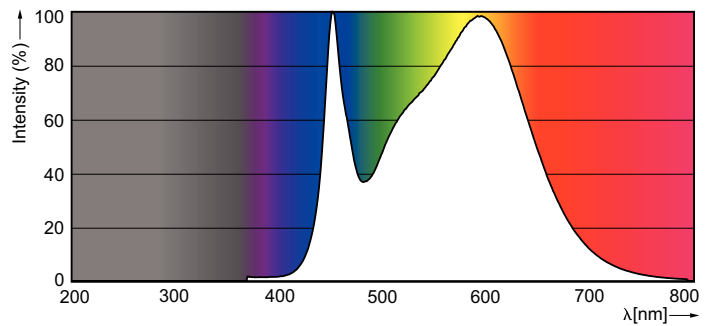

CorePro LEDtube InstantFit HF

Mechanical and Housing

Product Length 600 mm

Approval and Application

Energy Saving Product Yes

Energy Efficiency Label (EEL) A

Approval Marks TUV CE marking RoHS compliance KEMA Keur certificate

Energy Consumption kWh/1000 h 12 kWh

Product Data

Full product code 871869665217600

Order product name CorePro LEDtube HF 600mm 9W840 T8 G

EAN/UPC - Product 8718696652176

Order code 929001249502

Numerator - Quantity Per Pack 1

Numerator - Packs per outer box 10

Material Nr. (12NC) 929001249502

Net Weight (Piece) 0.160 kg

Dimensional drawing

Product	D1	D2	A1	A2	A3
CorePro LEDtube HF 600mm 9W840 T8 G	27.9 mm	28 mm	589.8 mm	595.7 mm	604 mm

Photometric data