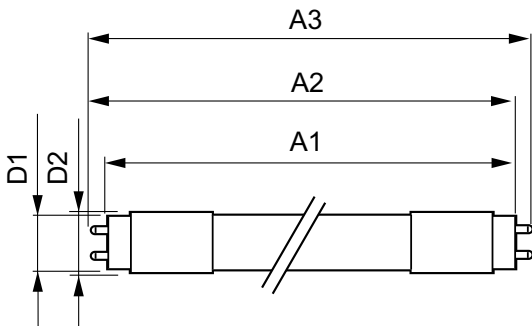

Energy Consumption kWh/1000 h 12 kWh

Product Data

Full product code 871869665217600

Order product name CorePro LEDtube HF 600mm 9W840 T8 G

EAN/UPC - Product 8718696652176

Order code 929001249502

Numerator - Quantity Per Pack 1

Numerator - Packs per outer box 10

Material Nr. (12NC) 929001249502

Net Weight (Piece) 0.160 kg

Dimensional drawing

CorePro LEDtube HF 600mm 9W840 T8 G

Product	D1	D2	A1	A2	A3
CorePro LEDtube HF 600mm 9W840 T8 G	27.9 mm	28 mm	589.8 mm	595.7 mm	604 mm