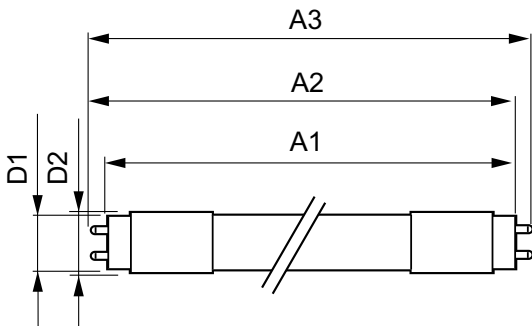

Energy Consumption kWh/1000 h 12 kWh

Product Data

Full product code 871869665219000

Order product name CorePro LEDtube HF 600mm 9W865 T8 G

EAN/UPC - Product 8718696652190

Order code 929001249602

Numerator - Quantity Per Pack 1

Numerator - Packs per outer box 10

Material Nr. (12NC) 929001249602

Net Weight (Piece) 0.160 kg

Dimensional drawing

CorePro LEDtube HF 600mm 9W865 T8 G

Product	D1	D2	A1	A2	A3
CorePro LEDtube HF 600mm 9W865 T8 G	27.9 mm	28 mm	589.8 mm	595.7 mm	604 mm