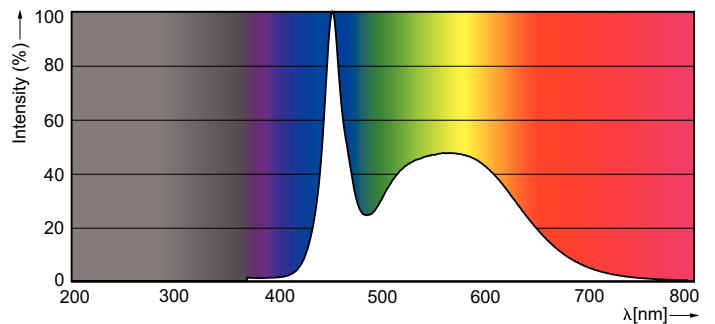

CorePro LEDtube InstantFit HF

Mechanical and Housing

Product Length 600 mm

Approval and Application

Energy Saving Product Yes

Energy Efficiency Label (EEL) A

Approval Marks TUV CE marking RoHS compliance KEMA Keur certificate

Energy Consumption kWh/1000 h 12 kWh

Product Data

Full product code 871869665219000

Order product name CorePro LEDtube HF 600mm 9W865 T8 G

EAN/UPC - Product 8718696652190

Order code 929001249602

Numerator - Quantity Per Pack 1

Numerator - Packs per outer box 10

Material Nr. (12NC) 929001249602

Net Weight (Piece) 0.160 kg

Dimensional drawing

Product	D1	D2	A1	A2	A3
CorePro LEDtube HF 600mm 9W865 T8 G	27.9 mm	28 mm	589.8 mm	595.7 mm	604 mm

Photometric data