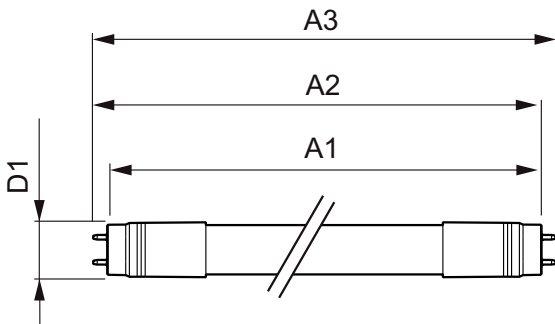

CorePro LEDtube InstantFit HF

Controls and Dimming

Dimmable	No

Mechanical and Housing

Product Length	1500 mm

Approval and Application

Energy Saving Product	Yes
Suitable For Accent Lighting	No
Energy Efficiency Label (EEL)	A+
Approval Marks	TUV CE marking RoHS compliance KEMA Keur certificate
Energy Consumption kWh/1000 h	25 kWh

Product Data

Full product code	871869659203800
Order product name	CorePro LEDtube HF 1500mm 20W840 T8 G
EAN/UPC - Product	8718696592038
Order code	929001249702
Numerator - Quantity Per Pack	1
Numerator - Packs per outer box	10
Material Nr. (12NC)	929001249702
Net Weight (Piece)	0.270 kg

Dimensional drawing