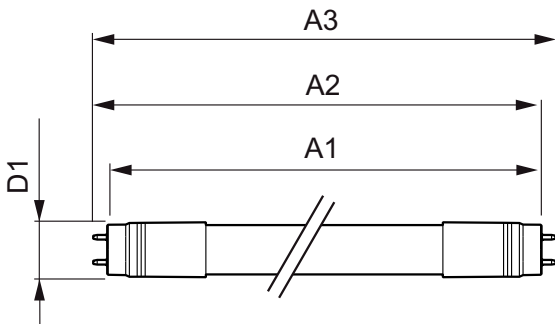

CorePro LEDtube InstantFit HF

Controls and Dimming

Dimmable	No
----------	----

Mechanical and Housing

Product Length	1500 mm
----------------	---------

Approval and Application

Energy Saving Product	Yes
Suitable For Accent Lighting	No
Energy Efficiency Label (EEL)	A+
Approval Marks	TUV CE marking RoHS compliance KEMA Keur certificate
Energy Consumption kWh/1000 h	25 kWh

Dimensional drawing

TLED 20W-58W 2000lm 240D 6500K G13 ND

Product	D	A1	A2	A3
CorePro LEDtube HF 1500mm 20W865 T8 G	27.9 mm	1500 mm	1505.9 mm	1514.2 mm

Photometric data

CorePro LEDtube InstantFit HF