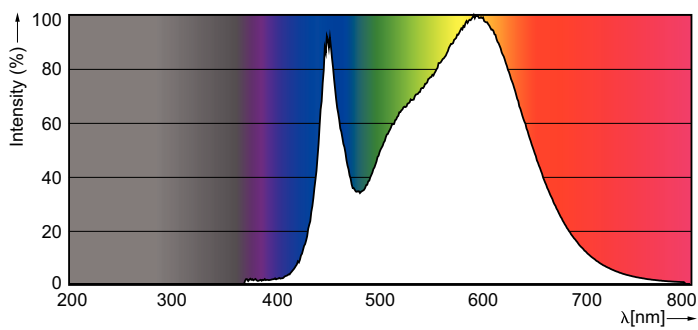

Photometric data