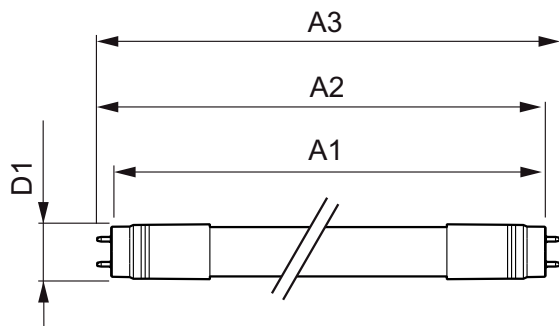

CorePro LEDtube InstantFit HF

T-Case Maximum (Nom)	45 °C
Controls and Dimming	
Dimmable	No
Mechanical and Housing	
Product Length	1200 mm
Approval and Application	
Energy Saving Product	Yes
Suitable For Accent Lighting	Yes
Energy Efficiency Label (EEL)	A+
Approval Marks	TUV CE marking RoHS compliance KEMA Keur certificate

Energy Consumption kWh/1000 h	19 kWh
Product Data	
Full product code	871869658127800
Order product name	CorePro LEDtube HF 1200mm 15W840 T8 G
EAN/UPC - Product	8718696581278
Order code	929001249902
Numerator - Quantity Per Pack	1
Numerator - Packs per outer box	10
Material Nr. (12NC)	929001249902
Net Weight (Piece)	0.209 kg

Dimensional drawing

TLED 15W-36W 1600lm 240D 4000K G13 ND