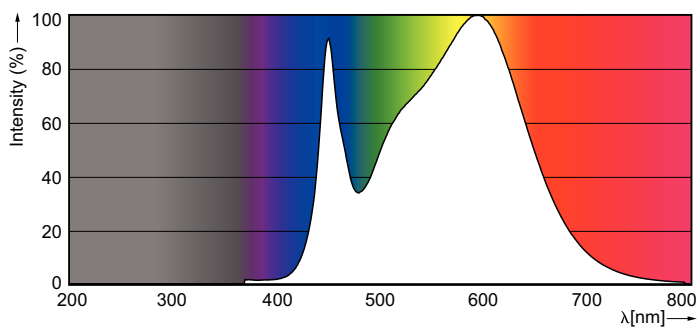

Photometric data