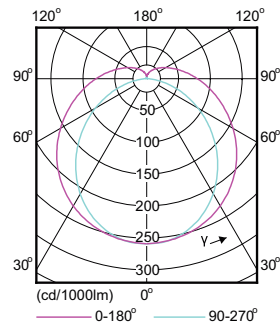

Approval Marks TUV CE marking RoHS compliance KEMA Keur certificate

Energy Consumption kWh/1000 h 31 kWh

Product Data

Full product code 871869668552500
 Order product name MAS LEDtube HF 1500mm HO 26W 830 T5
 EAN/UPC - Product 8718696685525
 Order code 929001296102
 Numerator - Quantity Per Pack 1
 Numerator - Packs per outer box 10
 Material Nr. (12NC) 929001296102
 Net Weight (Piece) 0.197 kg

Dimensional drawing

TLED 230V 26W-49W 3700lm 3000K G5 ND

Product	D1	D2	A1	A2	A3
MAS LEDtube HF 1500mm HO 26W 830 T5	15.2 mm	21 mm	1447.8 mm	1454.9 mm	1462 mm

Photometric data

MASTER LEDtube InstantFit HF T5