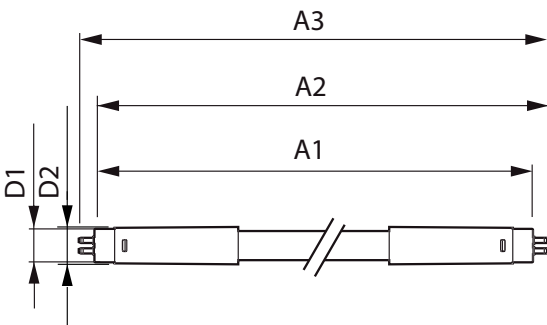

MASTER LEDtube InstantFit HF T5

Controls and Dimming

Dimmable No

Mechanical and Housing

Product Length 1500 mm

Approval and Application

Energy Saving Product Yes

Energy Efficiency Label (EEL) A+

Approval Marks TUV CE marking RoHS compliance KEMA Keur certificate

Energy Consumption kWh/1000 h 31 kWh

Product Data

Full product code 871869668552500
 Order product name MAS LEDtube HF 1500mm HO 26W 830 T5
 EAN/UPC - Product 8718696685525
 Order code 929001296102
 Numerator - Quantity Per Pack 1
 Numerator - Packs per outer box 10
 Material Nr. (12NC) 929001296102
 Net Weight (Piece) 0.197 kg

Dimensional drawing

TLED 230V 26W-49W 3700lm 3000K G5 ND

Product	D1	D2	A1	A2	A3
MAS LEDtube HF 1500mm HO 26W 830 T5	15.2 mm	21 mm	1447.8 mm	1454.9 mm	1462 mm

Photometric data

MASTER LEDtube InstantFit HF T5