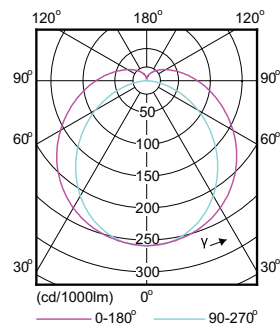

EAN/UPC - Product 8718696685549

Order code 929001296202

Numerator - Quantity Per Pack 1

Numerator - Packs per outer box 10

Material Nr. (12NC) 929001296202

Net Weight (Piece) 0.197 kg

Dimensional drawing

TLED 230V 26W-49W 3700lm 4000K G5 ND

Product	D1	D2	A1	A2	A3
MAS LEDtube HF 1500mm HO 26W 840 T5	15.2 mm	21 mm	1447.8 mm	1454.9 mm	1462 mm

Photometric data

MASTER LEDtube InstantFit HF T5

Photometric data

Lifetime