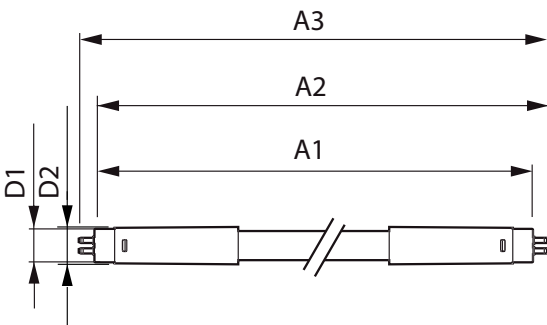

EAN/UPC - Product 8718696685563

Order code 929001296302

Numerator - Quantity Per Pack 1

Numerator - Packs per outer box 10

Material Nr. (12NC) 929001296302

Net Weight (Piece) 0.197 kg

Dimensional drawing

TLED 230V 26W-49W 3700lm 6500K G5 ND

Product	D1	D2	A1	A2	A3
MAS LEDtube HF 1500mm HO 26W 865 T5	15.2 mm	21 mm	1447.8 mm	1454.9 mm	1462 mm

Photometric data

MASTER LEDtube InstantFit HF T5

Photometric data

Lifetime