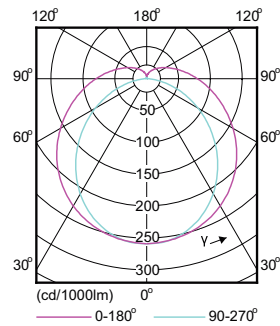

EAN/UPC - Product 8718696685563

Order code 929001296302

Numerator - Quantity Per Pack 1

Numerator - Packs per outer box 10

Material Nr. (12NC) 929001296302

Net Weight (Piece) 0.197 kg

Dimensional drawing

TLED 230V 26W-49W 3700lm 6500K G5 ND

Product	D1	D2	A1	A2	A3
MAS LEDtube HF 1500mm HO 26W 865 T5	15.2 mm	21 mm	1447.8 mm	1454.9 mm	1462 mm

Photometric data

MASTER LEDtube InstantFit HF T5

Photometric data

Lifetime