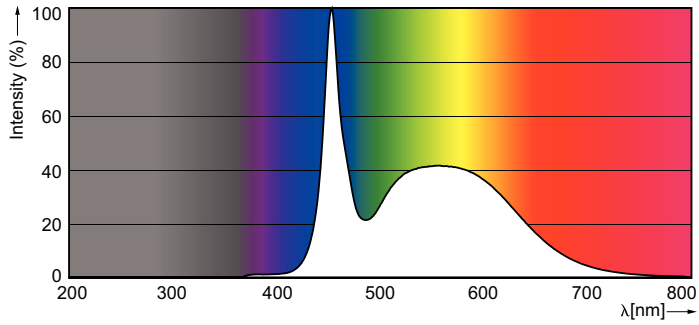

MASTER LEDtube InstantFit HF T5

Photometric data