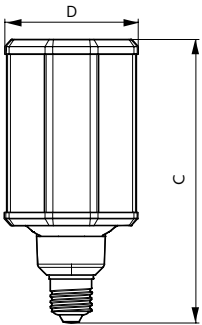

Approval and Application

Suitable For Accent Lighting	No
Energy Efficiency Label (EEL)	A++
Energy Consumption kWh/1000 h	25 kWh

Product Data

Full product code	871869668700000
Order product name	TrueForce LED HPL ND 32-25W E27 740 CL
EAN/UPC - Product	8718696687000
Order code	929001296602
Numerator - Quantity Per Pack	1
Numerator - Packs per outer box	6
Material Nr. (12NC)	929001296602
Net Weight (Piece)	0.350 kg

Dimensional drawing

EU Post top 2600lm 4000k E27 ND clear

Product	D	C
TrueForce LED HPL ND 32-25W E27 740 CL	84 mm	178 mm

Photometric data

TrueForce LED Public (Urban/Road – HPL/SON)

Photometric data