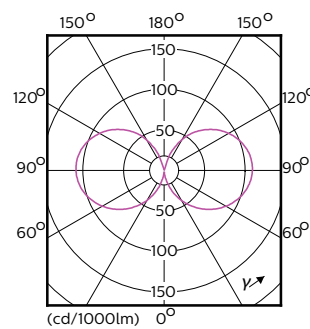

Product data

General Information		Color Consistency	
Cap-Base	E27 [E27]	Color Consistency	<6
Nominal Lifetime (Nom)	50000 h	Color Rendering Index (Nom)	70
Switching Cycle	50000X	LLMF At End Of Nominal Lifetime (Nom)	70 %
Technical Type	25-80W	Operating and Electrical	
Light Technical		Input Frequency	50 to 60 Hz
Color Code	740 [CCT of 4000K]	Power (Rated) (Nom)	25 W
Beam Angle (Nom)	360 °	Lamp Current (Nom)	135 mA
Luminous Flux (Nom)	3200 lm	Wattage Equivalent	80 W
Luminous Flux (Rated) (Nom)	3200 lm	Starting Time (Nom)	0.5 s
Color Designation	Cool White (CW)	Warm Up Time To 60% Light (Nom)	0.5 s
Rated Beam Angle	360 °	Power Factor (Nom)	0.9
Correlated Color Temperature (Nom)	4000 K	Voltage (Nom)	220-240 V
Luminous Efficacy (rated) (Nom)	128.00 lm/W		

Approval and Application

Suitable For Accent Lighting	No
Energy Efficiency Label (EEL)	A++
Energy Consumption kWh/1000 h	25 kWh

Product Data

Full product code	871869668700000
Order product name	TrueForce LED HPL ND 32-25W E27 740 CL
EAN/UPC - Product	8718696687000
Order code	929001296602
Numerator - Quantity Per Pack	1
Numerator - Packs per outer box	6
Material Nr. (12NC)	929001296602
Net Weight (Piece)	0.350 kg

Dimensional drawing

EU Post top 2600lm 4000k E27 ND clear

Product	D	C
TrueForce LED HPL ND 32-25W E27 740 CL	84 mm	178 mm

Photometric data

TrueForce LED Public (Urban/Road – HPL/SON)

Photometric data