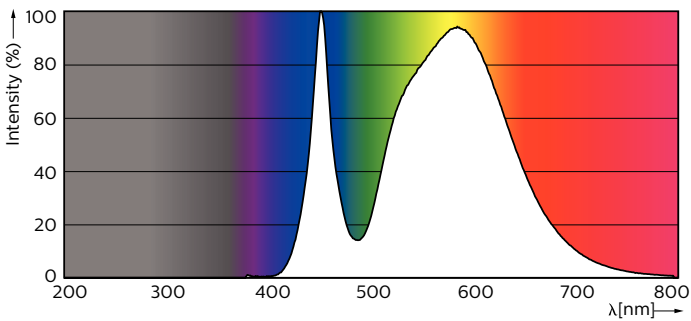

Product data

General Information		Color Consistency	
Cap-Base	E27 [E27]	Color Consistency	<6
Nominal Lifetime (Nom)	50000 h	Color Rendering Index (Nom)	70
Switching Cycle	50000X	LLMF At End Of Nominal Lifetime (Nom)	70 %
Technical Type	25-80W	Operating and Electrical	
Light Technical		Input Frequency	50 to 60 Hz
Color Code	740 [CCT of 4000K]	Power (Rated) (Nom)	25 W
Beam Angle (Nom)	360 °	Lamp Current (Nom)	135 mA
Luminous Flux (Nom)	3200 lm	Wattage Equivalent	80 W
Luminous Flux (Rated) (Nom)	3200 lm	Starting Time (Nom)	0.5 s
Color Designation	Cool White (CW)	Warm Up Time To 60% Light (Nom)	0.5 s
Rated Beam Angle	360 °	Power Factor (Nom)	0.9
Correlated Color Temperature (Nom)	4000 K	Voltage (Nom)	220-240 V
Luminous Efficacy (rated) (Nom)	128.00 lm/W		

Approval and Application

Suitable For Accent Lighting	No
Energy Efficiency Label (EEL)	A++
Energy Consumption kWh/1000 h	25 kWh

Product Data

Full product code	871869668700000
Order product name	TrueForce LED HPL ND 32-25W E27 740 CL
EAN/UPC - Product	8718696687000
Order code	929001296602
Numerator - Quantity Per Pack	1
Numerator - Packs per outer box	6
Material Nr. (12NC)	929001296602
Net Weight (Piece)	0.350 kg

Dimensional drawing

EU Post top 2600lm 4000k E27 ND clear

Product	D	C
TrueForce LED HPL ND 32-25W E27 740 CL	84 mm	178 mm

Photometric data

TrueForce LED Public (Urban/Road – HPL/SON)

Photometric data