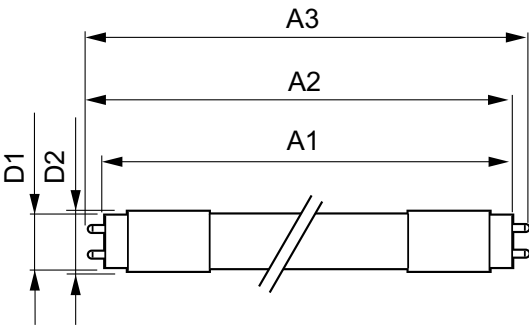

Product Data

Full product code	871869668736900
-------------------	-----------------

Order product name	MAS LEDtube 1200mm UO 16W 830 T8
EAN/UPC - Product	8718696687369
Order code	929001297802
Numerator - Quantity Per Pack	1
Numerator - Packs per outer box	10
Material Nr. (12NC)	929001297802
Net Weight (Piece)	0.270 kg

Warnings and Safety

- NOTES: The overall energy efficiency and light distribution of any installation that uses these lamps are determined by the design of the installation.

Dimensional drawing

TLED 4ft 16W-36W 2300lm 160D 3000K G13ND

Product	D1	D2	A1	A2	A3
MAS LEDtube 1200mm UO 16W 830 T8	25.78 mm	28 mm	1198.2 mm	1205.3 mm	1212.4 mm

Photometric data

LEDtube 1200mm UO 16W 830 T8

MASTER LEDtube EM/Mains T8