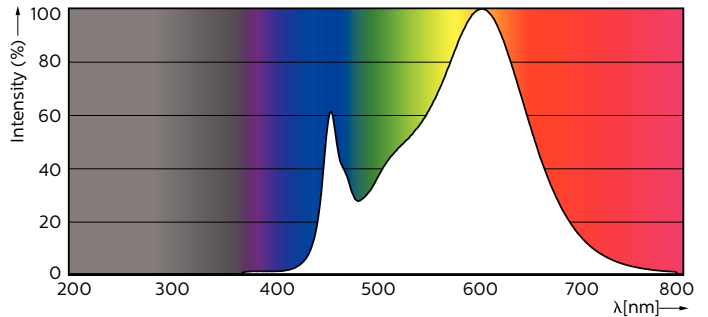

LEDtube 1200mm UO 16W 830 T8