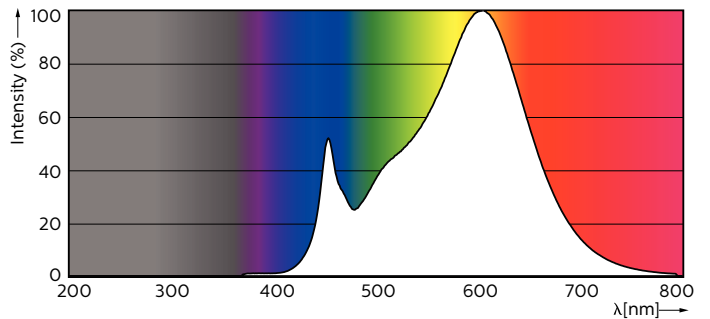

MASTER LEDtube EM/Mains T8

Approval and Application

Energy Saving Product	Yes
Energy Efficiency Label (EEL)	A++
Approval Marks	TUV CE marking RoHS compliance KEMA Keur certificate
Energy Consumption kWh/1000 h	24 kWh

Product Data

Full product code	871869668742000

Order product name	MAS LEDtube 1500mm UO 24W 830 T8
EAN/UPC - Product	8718696687420
Order code	929001298102
Numerator - Quantity Per Pack	1
Numerator - Packs per outer box	10
Material Nr. (12NC)	929001298102
Net Weight (Piece)	0.450 kg

Warnings and Safety

- NOTES: The overall energy efficiency and light distribution of any installation that uses these lamps are determined by the design of the installation.

Dimensional drawing

Product	D1	D2	A1	A2	A3
MAS LEDtube 1500mm UO 24W 830 T8	25.78 mm	28 mm	1498.7 mm	1505.8 mm	1512.9 mm

Photometric data