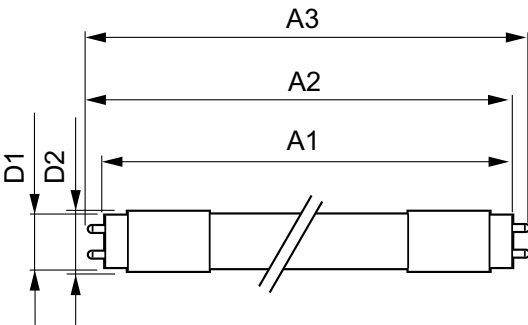

Product Data

Full product code	871869668742000
-------------------	-----------------

Order product name	MAS LEDtube 1500mm UO 24W 830 T8
EAN/UPC - Product	8718696687420
Order code	929001298102
Numerator - Quantity Per Pack	1
Numerator - Packs per outer box	10
Material Nr. (12NC)	929001298102
Net Weight (Piece)	0.450 kg

Warnings and Safety

- NOTES: The overall energy efficiency and light distribution of any installation that uses these lamps are determined by the design of the installation.

Dimensional drawing

TLED 4ft 24W-58W 3400lm 160D 3000K G13ND

Product	D1	D2	A1	A2	A3
MAS LEDtube 1500mm UO 24W 830 T8	25.78 mm	28 mm	1498.7 mm	1505.8 mm	1512.9 mm

Photometric data

MASTER LEDtube EM/Mains T8