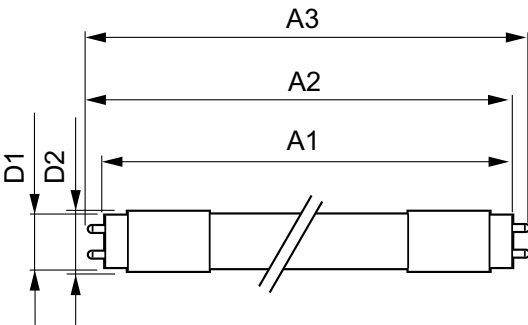

MASTER LEDtube EM/Mains T8

Approval and Application

Energy Saving Product	Yes
Energy Efficiency Label (EEL)	A++
Approval Marks	TUV CE marking RoHS compliance KEMA Keur certificate
Energy Consumption kWh/1000 h	24 kWh

Product Data

Full product code	871869668744400

Order product name	MAS LEDtube 1500mm UO 24W 840 T8
EAN/UPC - Product	8718696687444
Order code	929001298202
Numerator - Quantity Per Pack	1
Numerator - Packs per outer box	10
Material Nr. (12NC)	929001298202
Net Weight (Piece)	0.450 kg

Warnings and Safety

- NOTES: The overall energy efficiency and light distribution of any installation that uses these lamps are determined by the design of the installation.

Dimensional drawing

TLED 4ft 24W-58W 3700lm 160D 4000K G13ND

Product	D1	D2	A1	A2	A3
MAS LEDtube 1500mm UO 24W 840 T8	25.78 mm	28 mm	1498.7 mm	1505.8 mm	1512.9 mm

Photometric data