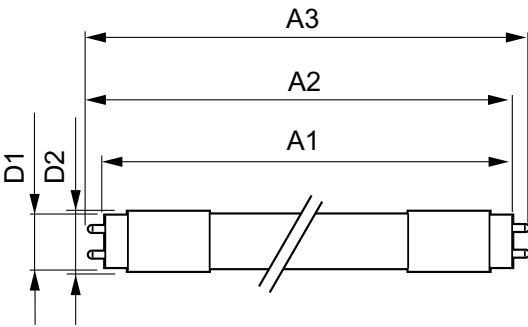

MASTER LEDtube EM/Mains T8

Approval and Application

Energy Saving Product	Yes
Energy Efficiency Label (EEL)	A++
Approval Marks	TUV CE marking RoHS compliance KEMA Keur certificate
Energy Consumption kWh/1000 h	24 kWh

Product Data

Full product code	871869668746800

Order product name	MAS LEDtube 1500mm UO 24W 865 T8
EAN/UPC - Product	8718696687468
Order code	929001298302
Numerator - Quantity Per Pack	1
Numerator - Packs per outer box	10
Material Nr. (12NC)	929001298302
Net Weight (Piece)	0.450 kg

Warnings and Safety

- NOTES: The overall energy efficiency and light distribution of any installation that uses these lamps are determined by the design of the installation.

Dimensional drawing

TLED 4ft 24W-58W 3700lm 160D 6500K G13ND

Product	D1	D2	A1	A2	A3
MAS LEDtube 1500mm UO 24W 865 T8	25.78 mm	28 mm	1498.7 mm	1505.8 mm	1512.9 mm

Photometric data