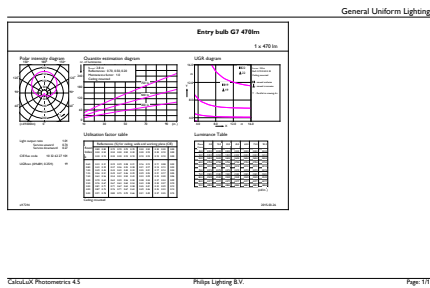

Product data

| General Information | |
|------------------------|------------|
| Cap-Base | E27 [E27] |
| Nominal Lifetime (Nom) | 15000 h |
| Switching Cycle | 50000X |
| Technical Type | 5-40W |

| Light Technical | |
|---------------------------------------|---------------------|
| Color Code | 830 [CCT of 3000K] |
| Beam Angle (Nom) | 200 ° |
| Luminous Flux (Nom) | 470 lm |
| Luminous Flux (Rated) (Nom) | 470 lm |
| Color Designation | White (WH) |
| Correlated Color Temperature (Nom) | 3000 K |
| Luminous Efficacy (rated) (Nom) | 94.00 lm/W |
| Color Consistency | <6 |
| Color Rendering Index (Nom) | 80 |
| LLMF At End Of Nominal Lifetime (Nom) | 70 % |

| Approval and Application | |
|-------------------------------|-------|
| Energy Efficiency Label (EEL) | A+ |
| Energy Consumption kWh/1000 h | 5 kWh |

CorePro LEDbulbs

Product Data

| | |
|-------------------------------|------------------------------------|
| Full product code | 871869657993000 |
| Order product name | CorePro LED bulb 5-40W A60 E27 830 |
| EAN/UPC - Product | 8718696579930 |
| Order code | 929001304532 |
| Numerator - Quantity Per Pack | 1 |

| | |
|---------------------------------|--------------|
| Numerator - Packs per outer box | 10 |
| Material Nr. (12NC) | 929001304532 |
| Net Weight (Piece) | 0.076 kg |

Dimensional drawing

A60 220-240V 5W-40W 470lm 3000K E27 ND

| Product | D | C |
|------------------------------------|-------|--------|
| CorePro LED bulb 5-40W A60 E27 830 | 60 mm | 110 mm |

Photometric data

CorePro LEDbulb 40W E27 830 FR A60