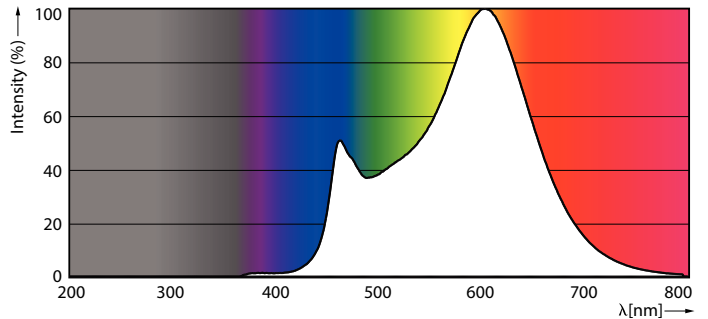

Photometric data

CorePro LEDbulb 40W E27 830 FR A60