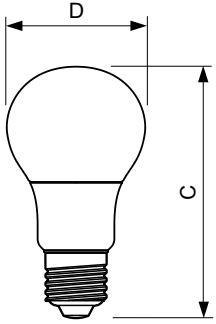

Product data

| General Information | |
|------------------------|------------|
| Cap-Base | E27 [E27] |
| Nominal Lifetime (Nom) | 15000 h |
| Switching Cycle | 50000X |
| Technical Type | 5-40W |

| Light Technical | |
|---------------------------------------|---------------------|
| Color Code | 830 [CCT of 3000K] |
| Beam Angle (Nom) | 200 ° |
| Luminous Flux (Nom) | 470 lm |
| Luminous Flux (Rated) (Nom) | 470 lm |
| Color Designation | White (WH) |
| Correlated Color Temperature (Nom) | 3000 K |
| Luminous Efficacy (rated) (Nom) | 94.00 lm/W |
| Color Consistency | <6 |
| Color Rendering Index (Nom) | 80 |
| LLMF At End Of Nominal Lifetime (Nom) | 70 % |

| Approval and Application | |
|-------------------------------|-------|
| Energy Efficiency Label (EEL) | A+ |
| Energy Consumption kWh/1000 h | 5 kWh |

CorePro LEDbulbs

Product Data

| | |
|-------------------------------|------------------------------------|
| Full product code | 871869657993000 |
| Order product name | CorePro LED bulb 5-40W A60 E27 830 |
| EAN/UPC - Product | 8718696579930 |
| Order code | 929001304532 |
| Numerator - Quantity Per Pack | 1 |

| | |
|---------------------------------|--------------|
| Numerator - Packs per outer box | 10 |
| Material Nr. (12NC) | 929001304532 |
| Net Weight (Piece) | 0.076 kg |

Dimensional drawing

A60 220-240V 5W-40W 470lm 3000K E27 ND

| Product | D | C |
|------------------------------------|-------|--------|
| CorePro LED bulb 5-40W A60 E27 830 | 60 mm | 110 mm |

Photometric data

CorePro LEDbulb 40W E27 830 FR A60