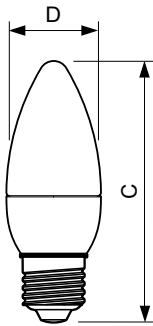

Product data

General Information	
Cap-Base	E27 [E27]
Nominal Lifetime (Nom)	15000 h
Switching Cycle	50000X
Technical Type	5.5-40W
Light Technical	
Color Code	827 [CCT of 2700K]
Luminous Flux (Nom)	470 lm
Luminous Flux (Rated) (Nom)	470 lm
Color Designation	Warm White (WW)
Correlated Color Temperature (Nom)	2700 K
Luminous Efficacy (rated) (Nom)	85.45 lm/W
Color Consistency	<6
Color Rendering Index (Nom)	80

Product Data

Full product code	871869670285700
-------------------	-----------------

Order product name	Corepro candle ND 5.5-40W E27 827 B35 CL
EAN/UPC - Product	8718696702857
Order code	929001324702
Numerator - Quantity Per Pack	1
Numerator - Packs per outer box	10
Material Nr. (12NC)	929001324702
Net Weight (Piece)	0.040 kg

Dimensional drawing

Candle 230V 5.5-40W 470lm 2700K ND CL

Product	D	C
Corepro candle ND 5.5-40W E27 827 B35 CL	35 mm	104 mm

Photometric data

LEDbulb 40W E27 827 CL B35

Calculux Photometric 4.5 Philips Lighting B.V. Page 1/1