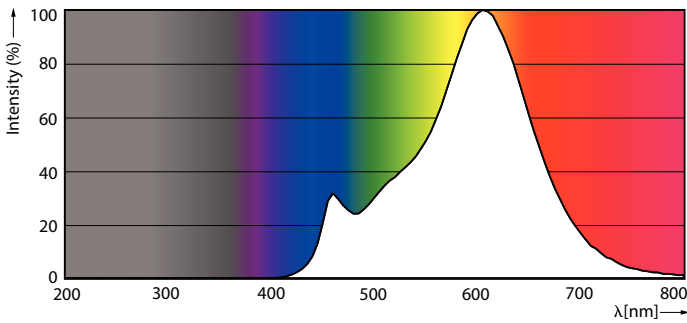

Product data

General Information	
Cap-Base	E27 [E27]
Nominal Lifetime (Nom)	15000 h
Switching Cycle	50000X
Technical Type	5.5-40W
Light Technical	
Color Code	827 [CCT of 2700K]
Luminous Flux (Nom)	470 lm
Luminous Flux (Rated) (Nom)	470 lm
Color Designation	Warm White (WW)
Correlated Color Temperature (Nom)	2700 K
Luminous Efficacy (rated) (Nom)	85.45 lm/W
Color Consistency	<6
Color Rendering Index (Nom)	80

Dimensional drawing

Candle 230V 5.5-40W 470lm 2700K ND CL

Product	D	C
Corepro candle ND 5.5-40W E27 827 B35 CL	35 mm	104 mm

Photometric data

LEDbulb 40W E27 827 CL B35

Calculux Photometric 4.5 Philips Lighting B.V. Page 1/1