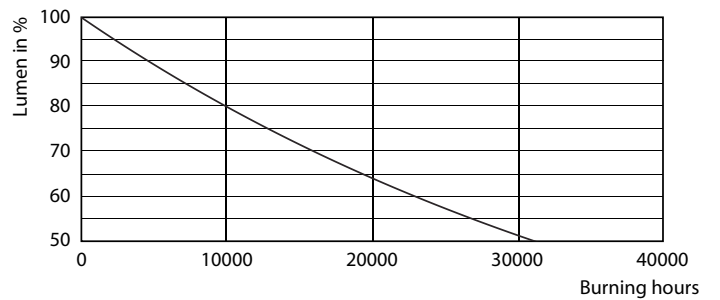

Product data

General Information	
Cap-Base	E27 [E27]
Nominal Lifetime (Nom)	15000 h
Switching Cycle	50000X
Technical Type	5.5-40W
Light Technical	
Color Code	827 [CCT of 2700K]
Luminous Flux (Nom)	470 lm
Luminous Flux (Rated) (Nom)	470 lm
Color Designation	Warm White (WW)
Correlated Color Temperature (Nom)	2700 K
Luminous Efficacy (rated) (Nom)	85.45 lm/W
Color Consistency	<6
Color Rendering Index (Nom)	80

Dimensional drawing

Candle 230V 5.5-40W 470lm 2700K ND CL

Product	D	C
Corepro candle ND 5.5-40W E27 827 B35 CL	35 mm	104 mm

Photometric data

LEDbulb 40W E27 827 CL B35

Calculux Photometric 4.5 Philips Lighting B.V. Page 1/1

CorePro LED candles and lusters

Photometric data

CorePro LEDcandle 40W E14 840 CL B35

Lifetime

LEDbulb 60W E14 827 FR B38

LEDbulb 60W E14 827 FR B38