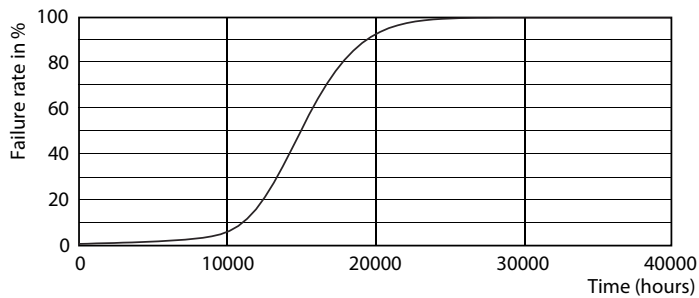

Lifetime

LEDbulb 60W E14 827 FR B38