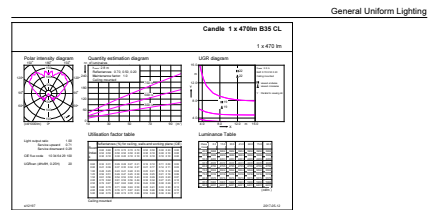

Dimensional drawing

Candle 230V 5.5-40W 470lm 2700K ND CL

Product	D	C
Corepro candle ND 5.5-40W E27 827 B35 CL	35 mm	104 mm

Photometric data

LEDbulb 40W E27 827 CL B35

Calculux Photometric 4.5 Philips Lighting B.V. Page 1/1