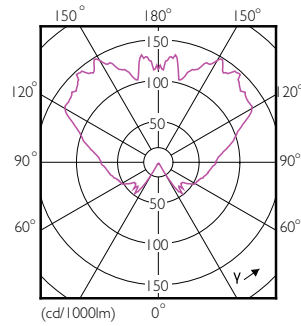

CorePro LED candles and lusters

Photometric data

CorePro LEDcandle 40W E14 840 CL B35