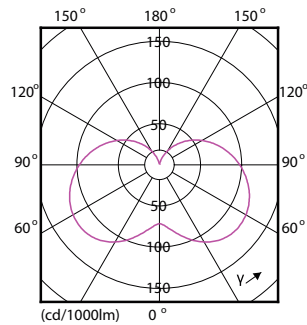

Product data

General Information		LLMF At End Of Nominal Lifetime (Nom)	
Cap-Base	E14 [E14]	70 %	
Nominal Lifetime (Nom)	15000 h	Operating and Electrical	
Switching Cycle	50000X	Input Frequency	50 to 60 Hz
Technical Type	7-60W	Power (Rated) (Nom)	7 W
		Lamp Current (Nom)	65 mA
		Wattage Equivalent	60 W
		Starting Time (Nom)	0.5 s
		Warm Up Time To 60% Light (Nom)	0.5 s
		Power Factor (Nom)	0.5
		Voltage (Nom)	220-240 V
Light Technical		Temperature	
Color Code	827 [CCT of 2700K]	T-Case Maximum (Nom)	90 °C
Luminous Flux (Nom)	806 lm		
Luminous Flux (Rated) (Nom)	806 lm		
Color Designation	Warm White (WW)		
Correlated Color Temperature (Nom)	2700 K		
Luminous Efficacy (rated) (Nom)	115.14 lm/W		
Color Consistency	<6		
Color Rendering Index (Nom)	80		

Product Data

Full product code 871869670299400

Order product name	CorePro LEDcandle ND 7-60W E14 827 B38 FR
EAN/UPC - Product	8718696702994
Order code	929001325102
Numerator - Quantity Per Pack	1
Numerator - Packs per outer box	10
Material Nr. (12NC)	929001325102
Net Weight (Piece)	0.063 kg

Dimensional drawing

Candle 230V 8-60W 806lm 2700K E14 ND FR

Product	D	C
CorePro LEDcandle ND 7-60W E14 827 B38 FR	38 mm	114 mm

Photometric data

LEDbulb 60W E14 827 FR B38

CorePro LED candles and lusters

Photometric data