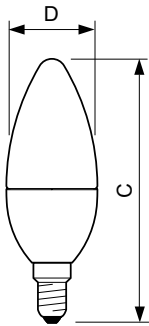

Product data

General Information		LLMF At End Of Nominal Lifetime (Nom)	
Cap-Base	E14 [E14]	70 %	
Nominal Lifetime (Nom)	15000 h	Operating and Electrical	
Switching Cycle	50000X	Input Frequency	50 to 60 Hz
Technical Type	7-60W	Power (Rated) (Nom)	7 W
		Lamp Current (Nom)	65 mA
		Wattage Equivalent	60 W
		Starting Time (Nom)	0.5 s
		Warm Up Time To 60% Light (Nom)	0.5 s
		Power Factor (Nom)	0.5
		Voltage (Nom)	220-240 V
Light Technical		Temperature	
Color Code	827 [CCT of 2700K]	T-Case Maximum (Nom)	90 °C
Luminous Flux (Nom)	806 lm		
Luminous Flux (Rated) (Nom)	806 lm		
Color Designation	Warm White (WW)		
Correlated Color Temperature (Nom)	2700 K		
Luminous Efficacy (rated) (Nom)	115.14 lm/W		
Color Consistency	<6		
Color Rendering Index (Nom)	80		

Product Data

Full product code 871869670299400

Order product name	CorePro LEDcandle ND 7-60W E14 827 B38 FR
EAN/UPC - Product	8718696702994
Order code	929001325102
Numerator - Quantity Per Pack	1
Numerator - Packs per outer box	10
Material Nr. (12NC)	929001325102
Net Weight (Piece)	0.063 kg

Dimensional drawing

Candle 230V 8-60W 806lm 2700K E14 ND FR

Product	D	C
CorePro LEDcandle ND 7-60W E14 827 B38 FR	38 mm	114 mm

Photometric data

LEDbulb 60W E14 827 FR B38

CorePro LED candles and lusters

Photometric data