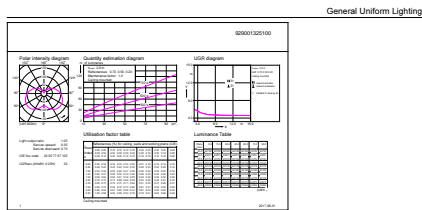

Product data

General Information		LLMF At End Of Nominal Lifetime (Nom)	
Cap-Base	E14 [E14]	70 %	
Nominal Lifetime (Nom)	15000 h	Operating and Electrical	
Switching Cycle	50000X	Input Frequency	50 to 60 Hz
Technical Type	7-60W	Power (Rated) (Nom)	7 W
		Lamp Current (Nom)	65 mA
		Wattage Equivalent	60 W
		Starting Time (Nom)	0.5 s
		Warm Up Time To 60% Light (Nom)	0.5 s
		Power Factor (Nom)	0.5
		Voltage (Nom)	220-240 V
Light Technical		Temperature	
Color Code	827 [CCT of 2700K]	T-Case Maximum (Nom)	90 °C
Luminous Flux (Nom)	806 lm		
Luminous Flux (Rated) (Nom)	806 lm		
Color Designation	Warm White (WW)		
Correlated Color Temperature (Nom)	2700 K		
Luminous Efficacy (rated) (Nom)	115.14 lm/W		
Color Consistency	<6		
Color Rendering Index (Nom)	80		

Dimensional drawing

Candle 230V 8-60W 806lm 2700K E14 ND FR

Product	D	C
CorePro LEDcandle ND 7-60W E14 827 B38 FR	38 mm	114 mm

Photometric data

LEDbulb 60W E14 827 FR B38

CorePro LED candles and lusters

Photometric data