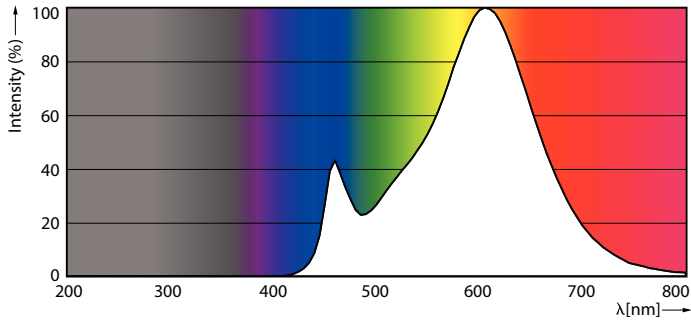

Product data

General Information		LLMF At End Of Nominal Lifetime (Nom)	
Cap-Base	E14 [E14]	70 %	
Nominal Lifetime (Nom)	15000 h	Operating and Electrical	
Switching Cycle	50000X	Input Frequency	50 to 60 Hz
Technical Type	7-60W	Power (Rated) (Nom)	7 W
		Lamp Current (Nom)	65 mA
		Wattage Equivalent	60 W
		Starting Time (Nom)	0.5 s
		Warm Up Time To 60% Light (Nom)	0.5 s
		Power Factor (Nom)	0.5
		Voltage (Nom)	220-240 V
Light Technical		Temperature	
Color Code	827 [CCT of 2700K]	T-Case Maximum (Nom)	90 °C
Luminous Flux (Nom)	806 lm		
Luminous Flux (Rated) (Nom)	806 lm		
Color Designation	Warm White (WW)		
Correlated Color Temperature (Nom)	2700 K		
Luminous Efficacy (rated) (Nom)	115.14 lm/W		
Color Consistency	<6		
Color Rendering Index (Nom)	80		

Dimensional drawing

Candle 230V 8-60W 806lm 2700K E14 ND FR

Product	D	C
CorePro LEDcandle ND 7-60W E14 827 B38 FR	38 mm	114 mm

Photometric data

LEDbulb 60W E14 827 FR B38

CorePro LED candles and lusters

Photometric data