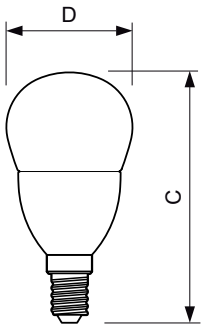

CorePro LED candles and lusters

Controls and Dimming

Dimmable	No

Mechanical and Housing

Bulb Finish	Frosted

Approval and Application

Energy Efficiency Label (EEL)	A++
Energy Consumption kWh/1000 h	7 kWh

Product Data

Full product code	871869670307600

Order product name	CorePro lustre ND 7-60W E14 840 P48 FR
EAN/UPC - Product	8718696703076
Order code	929001325502
Numerator - Quantity Per Pack	1
Numerator - Packs per outer box	10
Material Nr. (12NC)	929001325502
Net Weight (Piece)	0.072 kg

Dimensional drawing

Candle 230V 8-60W 806lm 4000K E14 ND FR

Product	D	C
CorePro lustre ND 7-60W E14 840 P48 FR	48 mm	95 mm