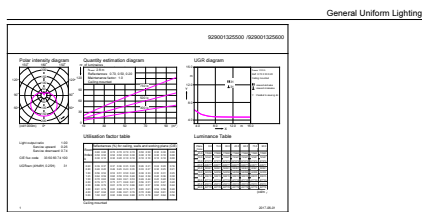

Photometric data

LEDbulb 60W E14 827 FR P48