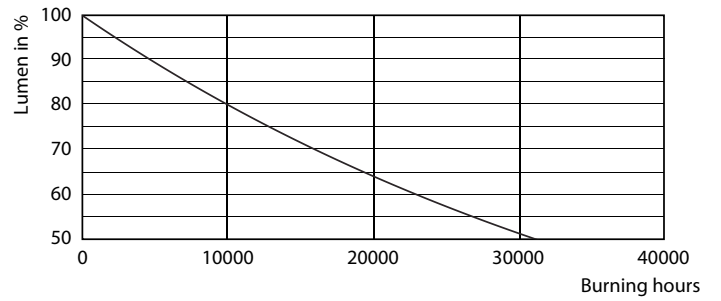

LEDbulb 60W E14 827 FR B38

LEDbulb 60W E14 827 FR B38