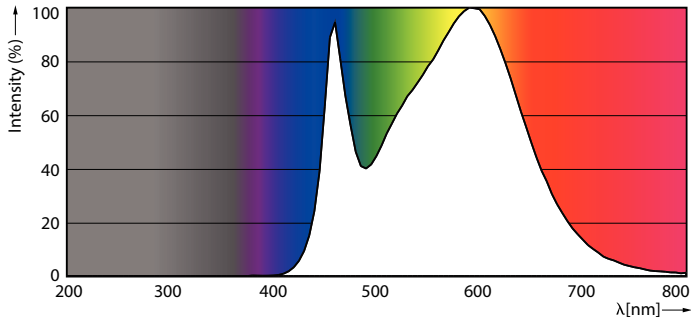

CorePro LED candles and lusters

Photometric data

LEDbulb 60W E14 840 FR B38

Lifetime