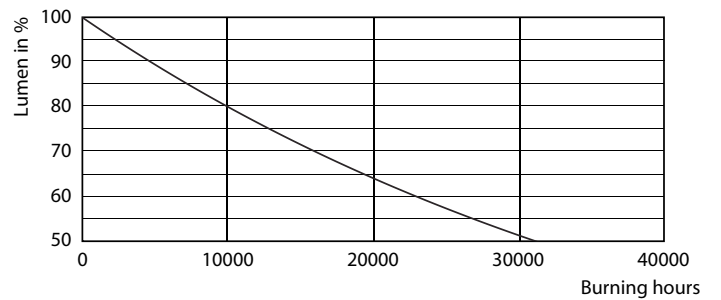

Product data

General Information	
Cap-Base	E27 [E27]
Nominal Lifetime (Nom)	15000 h
Switching Cycle	50000X
Technical Type	7-60W
Light Technical	
Color Code	840 [CCT of 4000K]
Luminous Flux (Nom)	830 lm
Luminous Flux (Rated) (Nom)	830 lm
Color Designation	Cool White (CW)
Correlated Color Temperature (Nom)	4000 K
Luminous Efficacy (rated) (Nom)	118.57 lm/W
Color Consistency	<6
Color Rendering Index (Nom)	80

Material Nr. (12NC) 929001325602

Net Weight (Piece) 0.072 kg

Dimensional drawing

Candle 230V 8-60W 806lm 4000K E27 ND FR

Product	D	C
CorePro lustre ND 7-60W E27 840 P48 FR	48 mm	93 mm

Photometric data

CalcLux Photometrics 4.5 Philips Lighting B.V. Page: 1/1

LEDbulb 60W E14 827 FR P48

CorePro LED candles and lusters

Photometric data

LEDbulb 60W E14 840 FR B38

Lifetime

LEDbulb 60W E14 827 FR B38

LEDbulb 60W E14 827 FR B38