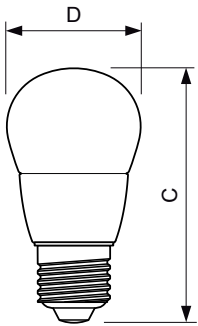

CorePro LED candles and lusters

Controls and Dimming

Dimmable No

Mechanical and Housing

Bulb Finish Frosted

Approval and Application

Energy Efficiency Label (EEL) A++

Energy Consumption kWh/1000 h 7 kWh

Product Data

Full product code 871869670309000

Order product name CorePro lustre ND 7-60W E27 840 P48 FR

EAN/UPC - Product 8718696703090

Order code 929001325602

Numerator - Quantity Per Pack 1

Numerator - Packs per outer box 10

Material Nr. (12NC) 929001325602

Net Weight (Piece) 0.072 kg

Dimensional drawing

Candle 230V 8-60W 806lm 4000K E27 ND FR

Product	D	C
CorePro lustre ND 7-60W E27 840 P48 FR	48 mm	93 mm