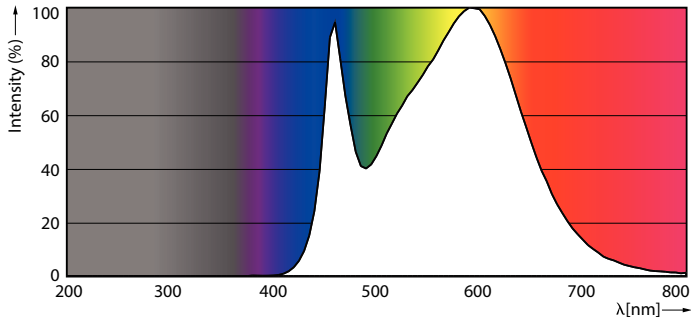

CorePro LED candles and lusters

Photometric data

LEDbulb 60W E14 840 FR B38