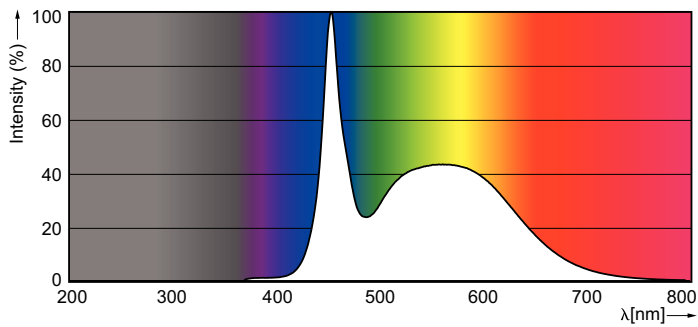

Photometric data