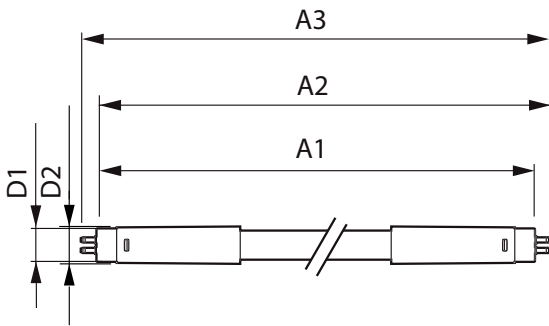

MASTER LEDtube Universal T8

T-Storage (Min)	-40 °C
T-Case Maximum (Nom)	45 °C
Controls and Dimming	
Dimmable	No
Mechanical and Housing	
Product Length	1200 mm
Approval and Application	
Energy Saving Product	Yes
Energy Efficiency Label (EEL)	A++
Approval Marks	TUV CE marking RoHS compliance KEMA Keur certificate

Energy Consumption kWh/1000 h	16 kWh
Product Data	
Full product code	871869670539100
Order product name	Master LEDtube Universal 1200mm UO 16W865 T8
EAN/UPC - Product	8718696705391
Order code	929001336202
Numerator - Quantity Per Pack	1
Numerator - Packs per outer box	10
Material Nr. (12NC)	929001336202
Net Weight (Piece)	0.270 kg

Dimensional drawing

TLED 16.5W-36W 2500lm 160D 6500K ND