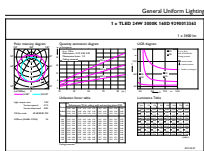

Photometric data

LEDtube 1500mm 24W G13 830 3400lm