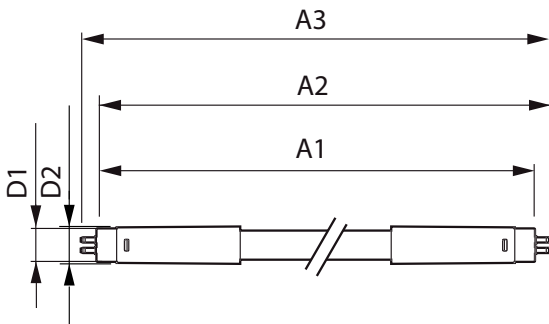

MASTER LEDtube Universal T8

T-Storage (Min)	-40 °C
T-Case Maximum (Nom)	45 °C
Controls and Dimming	
Dimmable	No
Mechanical and Housing	
Product Length	1500 mm
Approval and Application	
Energy Saving Product	Yes
Energy Efficiency Label (EEL)	A++
Approval Marks	TUV CE marking RoHS compliance KEMA Keur certificate

Energy Consumption kWh/1000 h	24 kWh
Product Data	
Full product code	871869672851200
Order product name	Master LEDtube Universal 1500mm UO 24W830 T8
EAN/UPC - Product	8718696728512
Order code	929001336302
Numerator - Quantity Per Pack	1
Numerator - Packs per outer box	10
Material Nr. (12NC)	929001336302
Net Weight (Piece)	0.450 kg

Dimensional drawing

TLED 24.5W-58W 3700lm 160D 3000K ND

Product	D1	D2	A1	A2	A3
Master LEDtube Universal 1500mm UO 24W830 T8	25.7 mm	28 mm	1500 mm	1507.1 mm	1514.2 mm

Photometric data