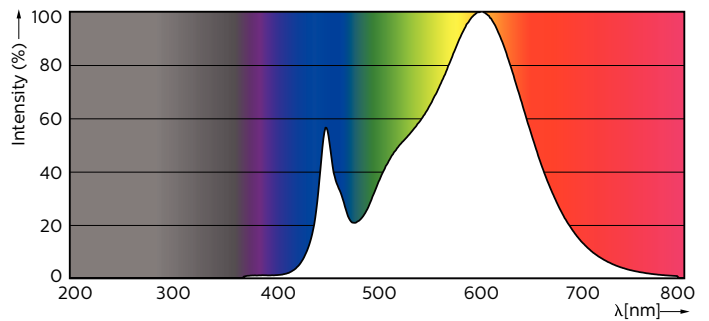

LEDtube 1500mm 24W G13 830 3400lm