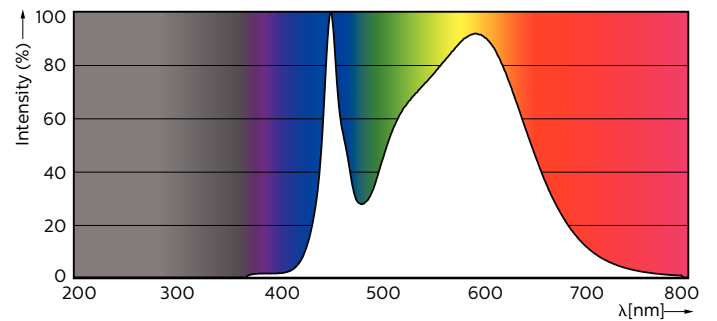

LEDtube 1500mm 24W G13 840 3700lm