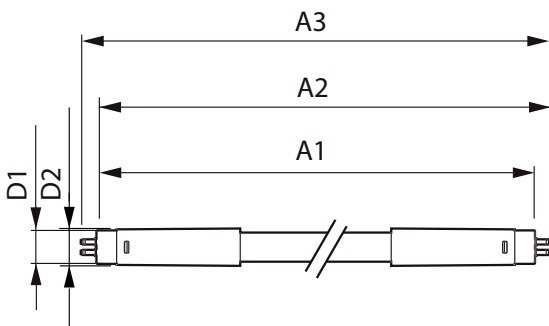

Energy Consumption kWh/1000 h	24 kWh
Product Data	
Full product code	871869670533900
Order product name	Master LEDtube Universal 1500mm UO 24W840 T8
EAN/UPC - Product	8718696705339
Order code	929001336402
Numerator - Quantity Per Pack	1
Numerator - Packs per outer box	10
Material Nr. (12NC)	929001336402
Net Weight (Piece)	0.450 kg

Dimensional drawing

TLED 24.5W-58W 3700lm 160D 4000K ND

Product	D1	D2	A1	A2	A3
Master LEDtube Universal 1500mm UO 24W840 T8	25.7 mm	28 mm	1500 mm	1507.1 mm	1514.2 mm

Photometric data

LEDtube 1500mm 24W G13 840 3700lm