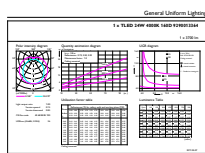

Energy Consumption kWh/1000 h	24 kWh
Product Data	
Full product code	871869670533900
Order product name	Master LEDtube Universal 1500mm UO 24W840 T8
EAN/UPC - Product	8718696705339
Order code	929001336402
Numerator - Quantity Per Pack	1
Numerator - Packs per outer box	10
Material Nr. (12NC)	929001336402
Net Weight (Piece)	0.450 kg

Dimensional drawing

TLED 24.5W-58W 3700lm 160D 4000K ND

Product	D1	D2	A1	A2	A3
Master LEDtube Universal 1500mm UO 24W840 T8	25.7 mm	28 mm	1500 mm	1507.1 mm	1514.2 mm

Photometric data

LEDtube 1500mm 24W G13 840 3700lm