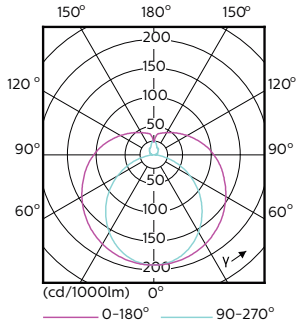

CorePro LEDtube EM/Mains T8

Photometric data

LEDtube 1500mm 20W G13 840 2200lm