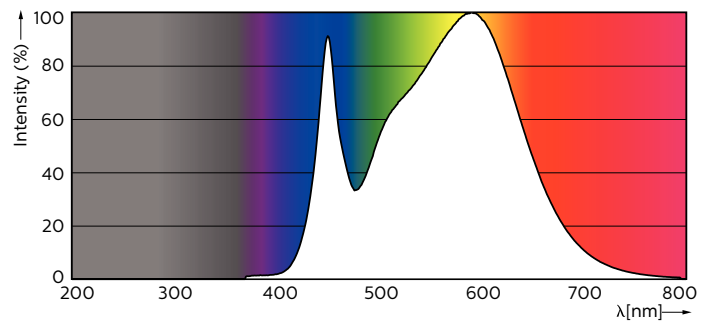

LEDtube 1500mm 20W G13 840 2200lm