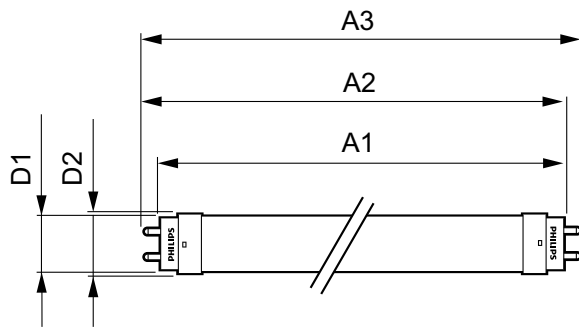

Product data

General Information		Starting Time (Nom)	
Cap-Base	G13 [Medium Bi-Pin Fluorescent]		0.5 s
Main Application	Industrial	Warm Up Time To 60% Light (Nom)	0.5 s
Nominal Lifetime (Nom)	30000 h	Power Factor (Nom)	0.9
Switching Cycle	200000X	Voltage (Nom)	220-240 V
B50L70	30000 h		
Light Technical		Temperature	
Color Code	840 [CCT of 4000K]	T-Ambient (Max)	45 °C
Luminous Flux (Nom)	2200 lm	T-Ambient (Min)	-20 °C
Luminous Flux (Rated) (Nom)	2200 lm	T-Storage (Max)	65 °C
Correlated Color Temperature (Nom)	4000 K	T-Storage (Min)	-40 °C
Color Consistency	<6	T-Case Maximum (Nom)	45 °C
Color Rendering Index (Nom)	80		
LLMF At End Of Nominal Lifetime (Nom)	70 %	Controls and Dimming	
		Dimmable	No
Operating and Electrical		Mechanical and Housing	
Input Frequency	50 to 60 Hz	Product Length	1500 mm
Power (Rated) (Nom)	20 W		
Lamp Current (Nom)	96 mA	Approval and Application	
		Energy Saving Product	Yes

CorePro LEDtube EM/Mains T8

Energy Efficiency Label (EEL)	A+
Approval Marks	CE marking RoHS compliance KEMA Keur certificate
Energy Consumption kWh/1000 h	20 kWh
Product Data	
Full product code	871869671091300
Order product name	CorePro LEDtube 1500mm 20W 840
EAN/UPC - Product	8718696710913

Order code	929001337902
Numerator - Quantity Per Pack	1
Numerator - Packs per outer box	10
Material Nr. (12NC)	929001337902
Net Weight (Piece)	0.270 kg

Warnings and Safety

- NOTES: The overall energy efficiency and light distribution of any installation that uses these lamps are determined by the design of the installation.

Dimensional drawing

TLED 5ft 220-240V 20-57W 2200lm 4000K

Product	D1	D2	A1	A2	A3
CorePro LEDtube 1500mm 20W 840	25.7 mm	28 mm	1500 mm	1507.1 mm	1514.2 mm

Photometric data

LEDtube 1500mm 20W G13 840 2200lm