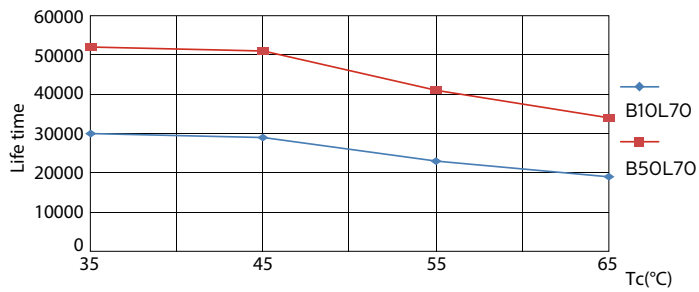

Product data

| General Information | | Power (Rated) (Nom) | |
|---------------------------------------|---------------------|---------------------------------|---------|
| Cap-Base | G5 [G5] | | 26 W |
| Nominal Lifetime (Nom) | 50000 h | Lamp Current (Max) | 700 mA |
| Switching Cycle | 50000X | Lamp Current (Min) | 450 mA |
| B50L70 | 50000 h | Starting Time (Nom) | 0.5 s |
| | | Warm Up Time To 60% Light (Nom) | 0.5 s |
| | | Voltage (Nom) | 50-60 V |
| Light Technical | | Temperature | |
| Color Code | 830 [CCT of 3000K] | T-Ambient (Max) | 45 °C |
| Luminous Flux (Nom) | 3700 lm | T-Ambient (Min) | -20 °C |
| Luminous Flux (Rated) (Nom) | 3700 lm | T-Storage (Max) | 65 °C |
| Correlated Color Temperature (Nom) | 3000 K | T-Storage (Min) | -40 °C |
| Color Consistency | <6 | | |
| Color Rendering Index (Nom) | 83 | Controls and Dimming | |
| LLMF At End Of Nominal Lifetime (Nom) | 70 % | Dimmable | No |
| Operating and Electrical | | | |
| Input Frequency | 35000-80000 Hz | | |

Photometric data

MASTER LEDtube InstantFit HF T5

Photometric data

STD 1200 mm 20 W /830 T8 I

Lifetime

LEDtube 1200mm 26W G5 3900lm

LEDtube 1200mm 26W G5 3900lm

MASTER LEDtube InstantFit HF T5