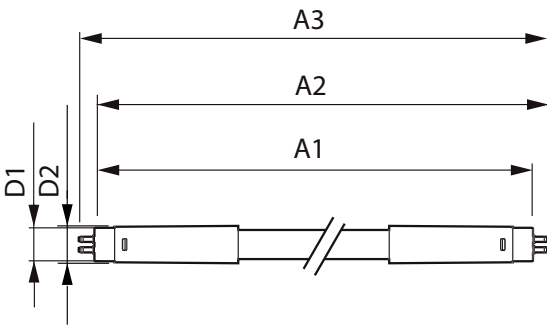

MASTER LEDtube InstantFit HF T5

Mechanical and Housing

Product Length 1200 mm

Approval and Application

Energy Saving Product Yes

Energy Efficiency Label (EEL) A+

Approval Marks TUV CE marking RoHS compliance KEMA Keur certificate

Energy Consumption kWh/1000 h 31 kWh

Product Data

Full product code 871869670527800

Order product name MAS LEDtube HF 1200mm HO 26W 830 T5

EAN/UPC - Product 8718696705278

Order code 929001338302

Numerator - Quantity Per Pack 1

Numerator - Packs per outer box 10

Material Nr. (12NC) 929001338302

Net Weight (Piece) 0.155 kg

Dimensional drawing

TLED 1200mm 26-49W 3900lm 3000K G5 ND

| Product | D1 | D2 | A1 | A2 | A3 |
|-------------------------------------|---------|-------|-----------|-----------|---------|
| MAS LEDtube HF 1200mm HO 26W 830 T5 | 15.2 mm | 21 mm | 1147.8 mm | 1154.9 mm | 1162 mm |

Photometric data

MASTER LEDtube InstantFit HF T5

Photometric data

STD 1200 mm 20 W /830 T8 I

Lifetime

LEDtube 1200mm 26W G5 3900lm

LEDtube 1200mm 26W G5 3900lm

MASTER LEDtube InstantFit HF T5