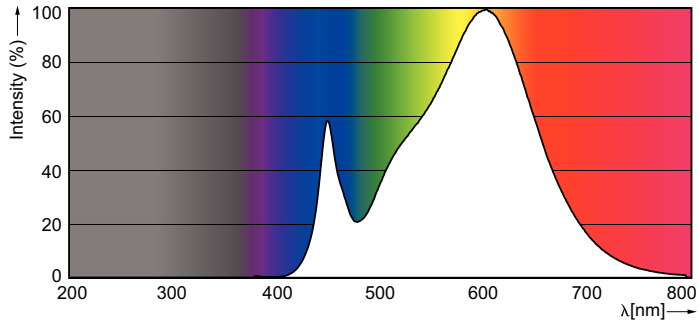

MASTER LEDtube InstantFit HF T5

Photometric data

STD 1200 mm 20 W /830 T8 I