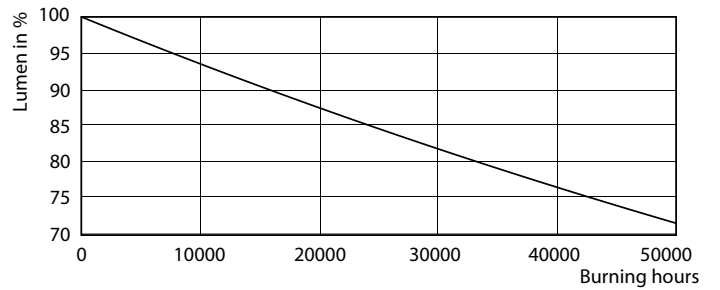

Product data

| General Information | | Power (Rated) (Nom) | |
|---------------------------------------|---------------------|---------------------------------|---------|
| Cap-Base | G5 [G5] | | 26 W |
| Nominal Lifetime (Nom) | 50000 h | Lamp Current (Max) | 700 mA |
| Switching Cycle | 50000X | Lamp Current (Min) | 450 mA |
| B50L70 | 50000 h | Starting Time (Nom) | 0.5 s |
| | | Warm Up Time To 60% Light (Nom) | 0.5 s |
| | | Voltage (Nom) | 50-60 V |
| Light Technical | | Temperature | |
| Color Code | 830 [CCT of 3000K] | T-Ambient (Max) | 45 °C |
| Luminous Flux (Nom) | 3700 lm | T-Ambient (Min) | -20 °C |
| Luminous Flux (Rated) (Nom) | 3700 lm | T-Storage (Max) | 65 °C |
| Correlated Color Temperature (Nom) | 3000 K | T-Storage (Min) | -40 °C |
| Color Consistency | <6 | | |
| Color Rendering Index (Nom) | 83 | Controls and Dimming | |
| LLMF At End Of Nominal Lifetime (Nom) | 70 % | Dimmable | No |
| Operating and Electrical | | | |
| Input Frequency | 35000-80000 Hz | | |

Photometric data

MASTER LEDtube InstantFit HF T5

Photometric data

STD 1200 mm 20 W /830 T8 I

Lifetime

LEDtube 1200mm 26W G5 3900lm

LEDtube 1200mm 26W G5 3900lm

MASTER LEDtube InstantFit HF T5