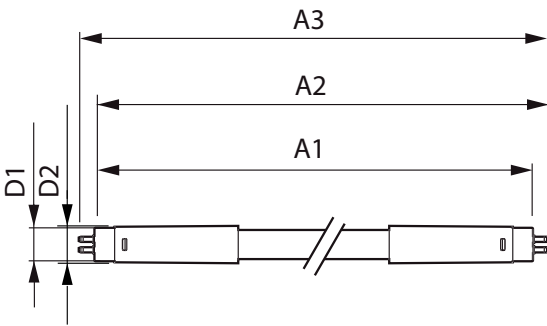

MASTER LEDtube InstantFit HF T5

Mechanical and Housing

Product Length 1200 mm

Approval and Application

Energy Saving Product Yes

Energy Efficiency Label (EEL) A++

Approval Marks TUV CE marking RoHS compliance KEMA Keur certificate

Energy Consumption kWh/1000 h 31 kWh

Product Data

Full product code 871869670529200

Order product name MAS LEDtube HF 1200mm HO 26W 840 T5

EAN/UPC - Product 8718696705292

Order code 929001338402

Numerator - Quantity Per Pack 1

Numerator - Packs per outer box 10

Material Nr. (12NC) 929001338402

Net Weight (Piece) 0.155 kg

Dimensional drawing

TLED 1200mm 26-49W 3900lm 4000K G5 ND

Product	D1	D2	A1	A2	A3
MAS LEDtube HF 1200mm HO 26W 840 T5	15.2 mm	21 mm	1147.8 mm	1154.9 mm	1162 mm