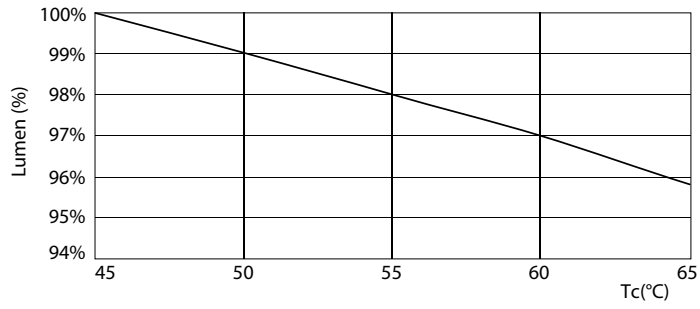

Photometric data

MASTER LEDtube InstantFit HF T5

Photometric data

Lifetime

LEDtube 1200mm 26W G5 3900lm

LEDtube 1200mm 26W G5 3900lm

MASTER LEDtube InstantFit HF T5

Lifetime