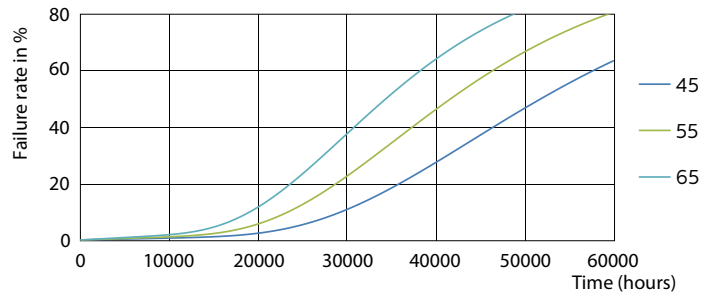

Photometric data

MASTER LEDtube InstantFit HF T5

Photometric data

Lifetime

LEDtube 1200mm 26W G5 3900lm

LEDtube 1200mm 26W G5 3900lm

MASTER LEDtube InstantFit HF T5

Lifetime