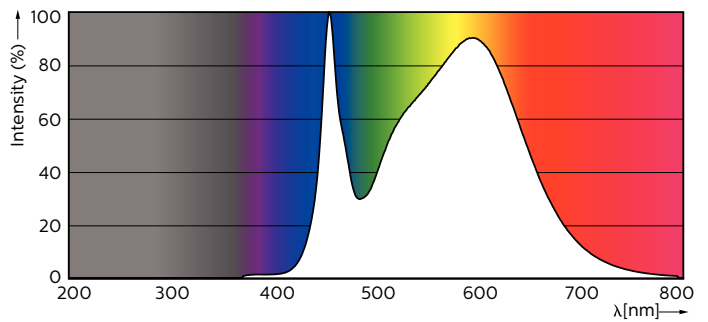

MASTER LEDtube InstantFit HF T5

Mechanical and Housing

Product Length 1200 mm

Approval and Application

Energy Saving Product Yes

Energy Efficiency Label (EEL) A++

Approval Marks TUV CE marking RoHS compliance KEMA Keur certificate

Energy Consumption kWh/1000 h 31 kWh

Product Data

Full product code 871869670529200

Order product name MAS LEDtube HF 1200mm HO 26W 840 T5

EAN/UPC - Product 8718696705292

Order code 929001338402

Numerator - Quantity Per Pack 1

Numerator - Packs per outer box 10

Material Nr. (12NC) 929001338402

Net Weight (Piece) 0.155 kg

Dimensional drawing

TLED 1200mm 26-49W 3900lm 4000K G5 ND

Product	D1	D2	A1	A2	A3
MAS LEDtube HF 1200mm HO 26W 840 T5	15.2 mm	21 mm	1147.8 mm	1154.9 mm	1162 mm

Photometric data