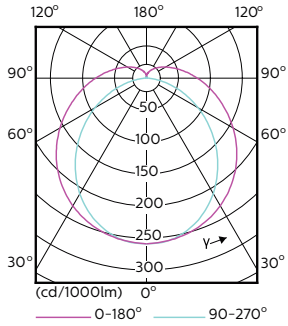

Numerator - Packs per outer box 10

Material Nr. (12NC) 929001338402

Net Weight (Piece) 0.155 kg

Dimensional drawing

TLED 1200mm 26-49W 3900lm 4000K G5 ND

Product	D1	D2	A1	A2	A3
MAS LEDtube HF 1200mm HO 26W 840 T5	15.2 mm	21 mm	1147.8 mm	1154.9 mm	1162 mm

Photometric data

MASTER LEDtube InstantFit HF T5

Photometric data

Lifetime

LEDtube 1200mm 26W G5 3900lm

LEDtube 1200mm 26W G5 3900lm

MASTER LEDtube InstantFit HF T5

Lifetime