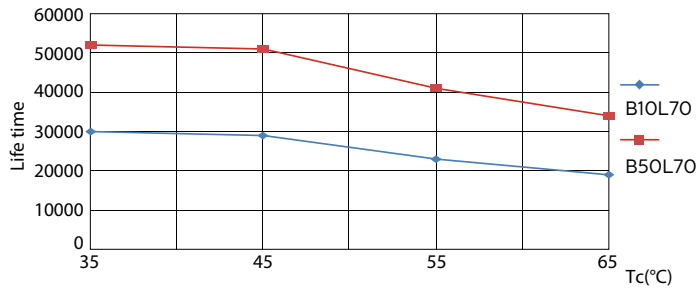

Photometric data

MASTER LEDtube InstantFit HF T5

Photometric data

Lifetime

LEDtube 1200mm 26W G5 3900lm

LEDtube 1200mm 26W G5 3900lm

MASTER LEDtube InstantFit HF T5

Lifetime