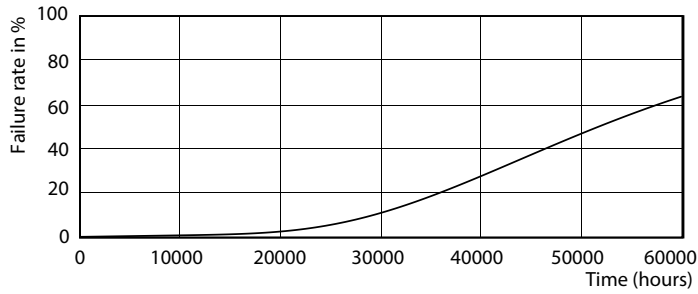

Photometric data

MASTER LEDtube InstantFit HF T5

Photometric data

Lifetime

LEDtube 1200mm 26W G5 3900lm

LEDtube 1200mm 26W G5 3900lm

MASTER LEDtube InstantFit HF T5

Lifetime