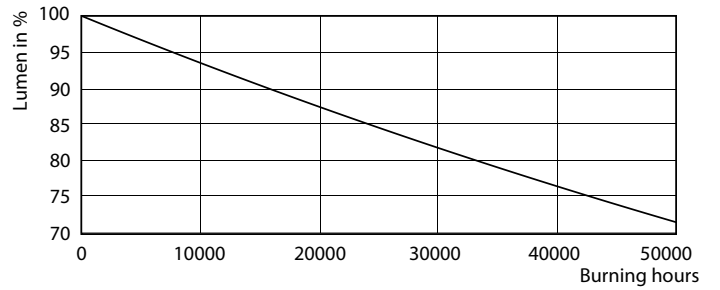

Photometric data

MASTER LEDtube InstantFit HF T5

Photometric data

Lifetime

LEDtube 1200mm 26W G5 3900lm

LEDtube 1200mm 26W G5 3900lm

MASTER LEDtube InstantFit HF T5

Lifetime