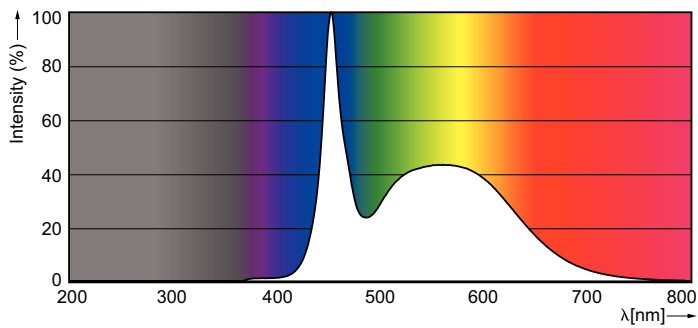

Photometric data

General Lighting Lighting Page 11