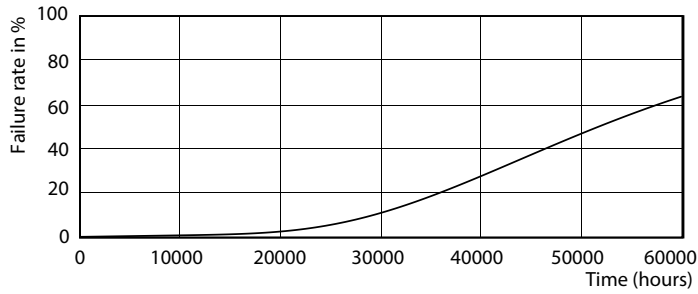

Photometric data

General Lighting Lighting Page 11

MASTER LEDtube InstantFit HF T5

Photometric data

Lifetime

LEDtube 1200mm 26W G5 3900lm

LEDtube 1200mm 26W G5 3900lm

MASTER LEDtube InstantFit HF T5