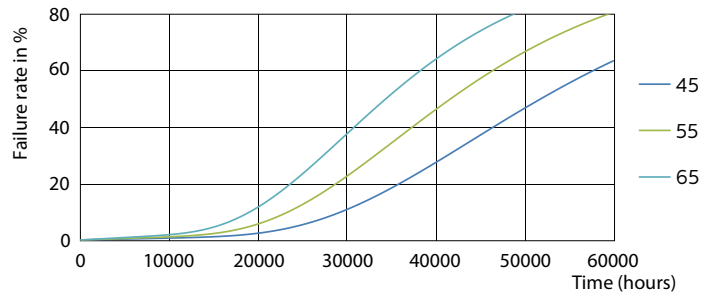

Photometric data

General Lighting Lighting Page 11

MASTER LEDtube InstantFit HF T5

Photometric data

Lifetime

LEDtube 1200mm 26W G5 3900lm

LEDtube 1200mm 26W G5 3900lm

MASTER LEDtube InstantFit HF T5