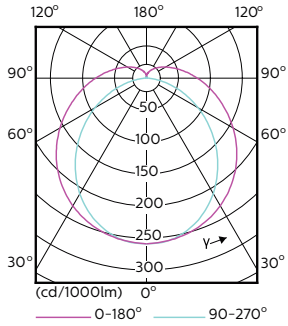

Numerator - Packs per outer box 10

Material Nr. (12NC) 929001338502

Net Weight (Piece) 0.155 kg

Dimensional drawing

TLED 1200mm 26-49W 3900lm 6500K G5 ND

Product	D1	D2	A1	A2	A3
MAS LEDtube HF 1200mm HO 26W 865 T5	15.2 mm	21 mm	1147.8 mm	1154.9 mm	1162 mm

Photometric data

General Lighting Lighting Page 11

MASTER LEDtube InstantFit HF T5

Photometric data

Lifetime

LEDtube 1200mm 26W G5 3900lm

LEDtube 1200mm 26W G5 3900lm

MASTER LEDtube InstantFit HF T5