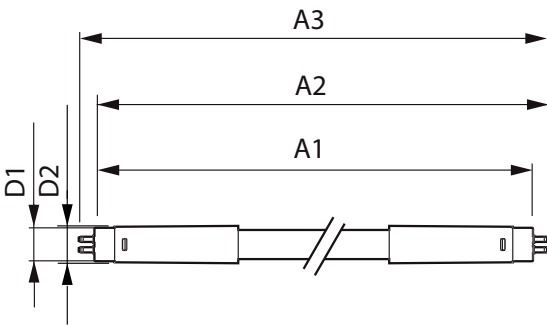

MASTER LEDtube InstantFit HF T5

Mechanical and Housing

Product Length 1200 mm

Approval and Application

Energy Saving Product Yes

Energy Efficiency Label (EEL) A++

Approval Marks TUV CE marking RoHS compliance KEMA Keur certificate

Energy Consumption kWh/1000 h 31 kWh

Product Data

Full product code 871869670531500

Order product name MAS LEDtube HF 1200mm HO 26W 865 T5

EAN/UPC - Product 8718696705315

Order code 929001338502

Numerator - Quantity Per Pack 1

Numerator - Packs per outer box 10

Material Nr. (12NC) 929001338502

Net Weight (Piece) 0.155 kg

Dimensional drawing

TLED 1200mm 26-49W 3900lm 6500K G5 ND

Product	D1	D2	A1	A2	A3
MAS LEDtube HF 1200mm HO 26W 865 T5	15.2 mm	21 mm	1147.8 mm	1154.9 mm	1162 mm