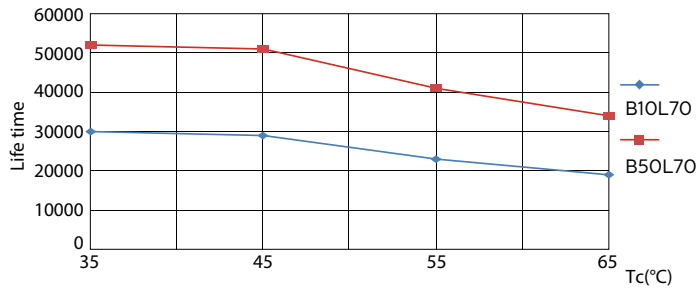

Product data

General Information		Power (Rated) (Nom)	
Cap-Base	G5 [G5]		26 W
Nominal Lifetime (Nom)	50000 h	Lamp Current (Max)	700 mA
Switching Cycle	50000X	Lamp Current (Min)	450 mA
B50L70	50000 h	Starting Time (Nom)	0.5 s
		Warm Up Time To 60% Light (Nom)	0.5 s
		Voltage (Nom)	50-60 V
Light Technical		Temperature	
Color Code	865 [CCT of 6500K]	T-Ambient (Max)	45 °C
Luminous Flux (Nom)	3900 lm	T-Ambient (Min)	-20 °C
Luminous Flux (Rated) (Nom)	3900 lm	T-Storage (Max)	65 °C
Correlated Color Temperature (Nom)	6500 K	T-Storage (Min)	-40 °C
Color Consistency	<6		
Color Rendering Index (Nom)	83		
LLMF At End Of Nominal Lifetime (Nom)	70 %		
Operating and Electrical		Controls and Dimming	
Input Frequency	35000-80000 Hz	Dimmable	No

Photometric data

General Lighting Lighting Page 11

MASTER LEDtube InstantFit HF T5

Photometric data

Lifetime

LEDtube 1200mm 26W G5 3900lm

LEDtube 1200mm 26W G5 3900lm

MASTER LEDtube InstantFit HF T5