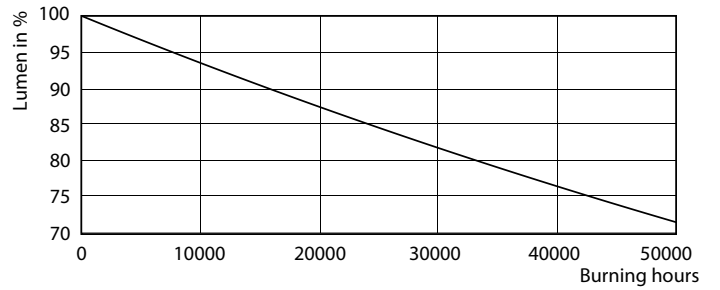

Photometric data

General Lighting Lighting Page 11

MASTER LEDtube InstantFit HF T5

Photometric data

Lifetime

LEDtube 1200mm 26W G5 3900lm

LEDtube 1200mm 26W G5 3900lm

MASTER LEDtube InstantFit HF T5