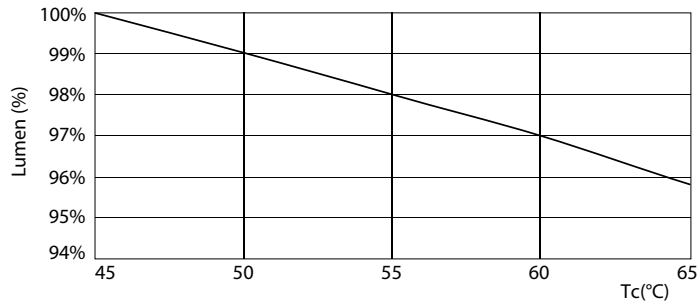

MASTER LEDtube InstantFit HF T5

Lifetime

LEDtube 1200mm 26W G5 3900lm