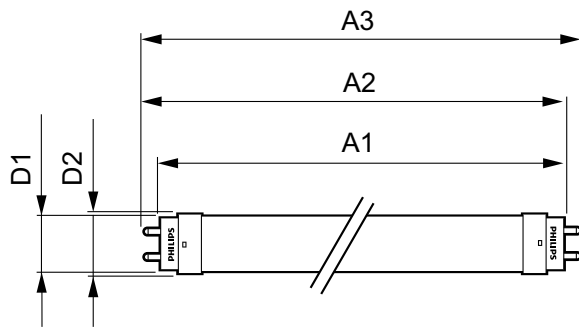

CorePro LEDtube EM/Mains T8

Energy Efficiency Label (EEL)	A+
Approval Marks	CE marking RoHS compliance KEMA Keur certificate
Energy Consumption kWh/1000 h	8 kWh
Product Data	
Full product code	871869671103300
Order product name	CorePro LEDtube 600mm 8W840
EAN/UPC - Product	8718696711033

Order code	929001338602
Numerator - Quantity Per Pack	1
Numerator - Packs per outer box	10
Material Nr. (12NC)	929001338602
Net Weight (Piece)	0.120 kg

Warnings and Safety

- NOTES: The overall energy efficiency and light distribution of any installation that uses these lamps are determined by the design of the installation.

Dimensional drawing

TLED 2ft 8-18W 800lm 4000K G13 Ess-Corep

Product	D1	D2	A1	A2	A3
CorePro LEDtube 600mm 8W840	25.7 mm	28 mm	588.5 mm	595.5 mm	602.5 mm

Photometric data

LEDtube 1500mm 20W G13 840 2200lm

CorePro LEDtube EM/Mains T8