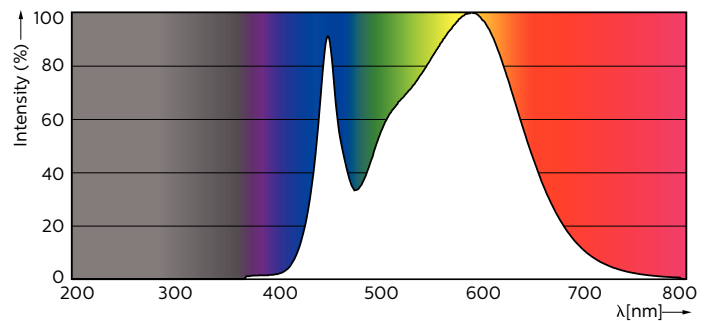

LEDtube 1500mm 20W G13 840 2200lm