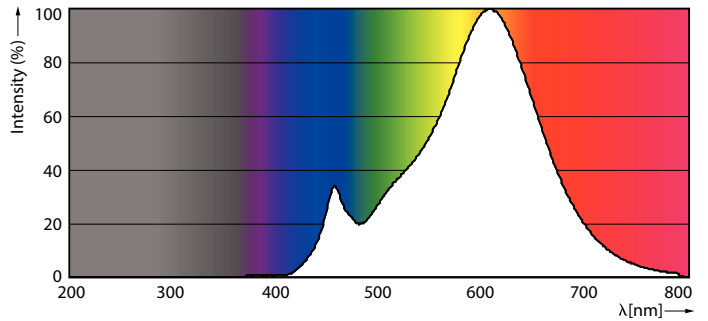

CorePro LEDbulb 100W B22 827 FR A67