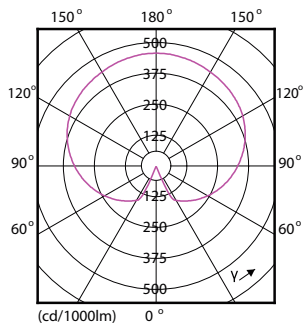

CorePro LEDbulb 40W B22 827 FR A60