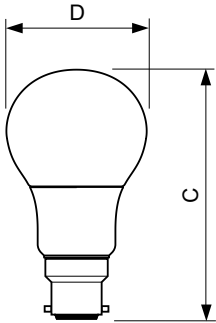

CorePro LEDbulbs

Product Data

Full product code	871869676268400
Order product name	CorePro LEDbulb D 5.5-40W A60 B22 827
EAN/UPC - Product	8718696762684
Order code	929001352902
Numerator - Quantity Per Pack	1

Numerator - Packs per outer box	10
Material Nr. (12NC)	929001352902
Net Weight (Piece)	0.060 kg

Dimensional drawing

A60S 230V 6.5-40W 470lm 2.2-2.7KK B22 D

Product	D	C
CorePro LEDbulb D 5.5-40W A60 B22 827	60 mm	110 mm